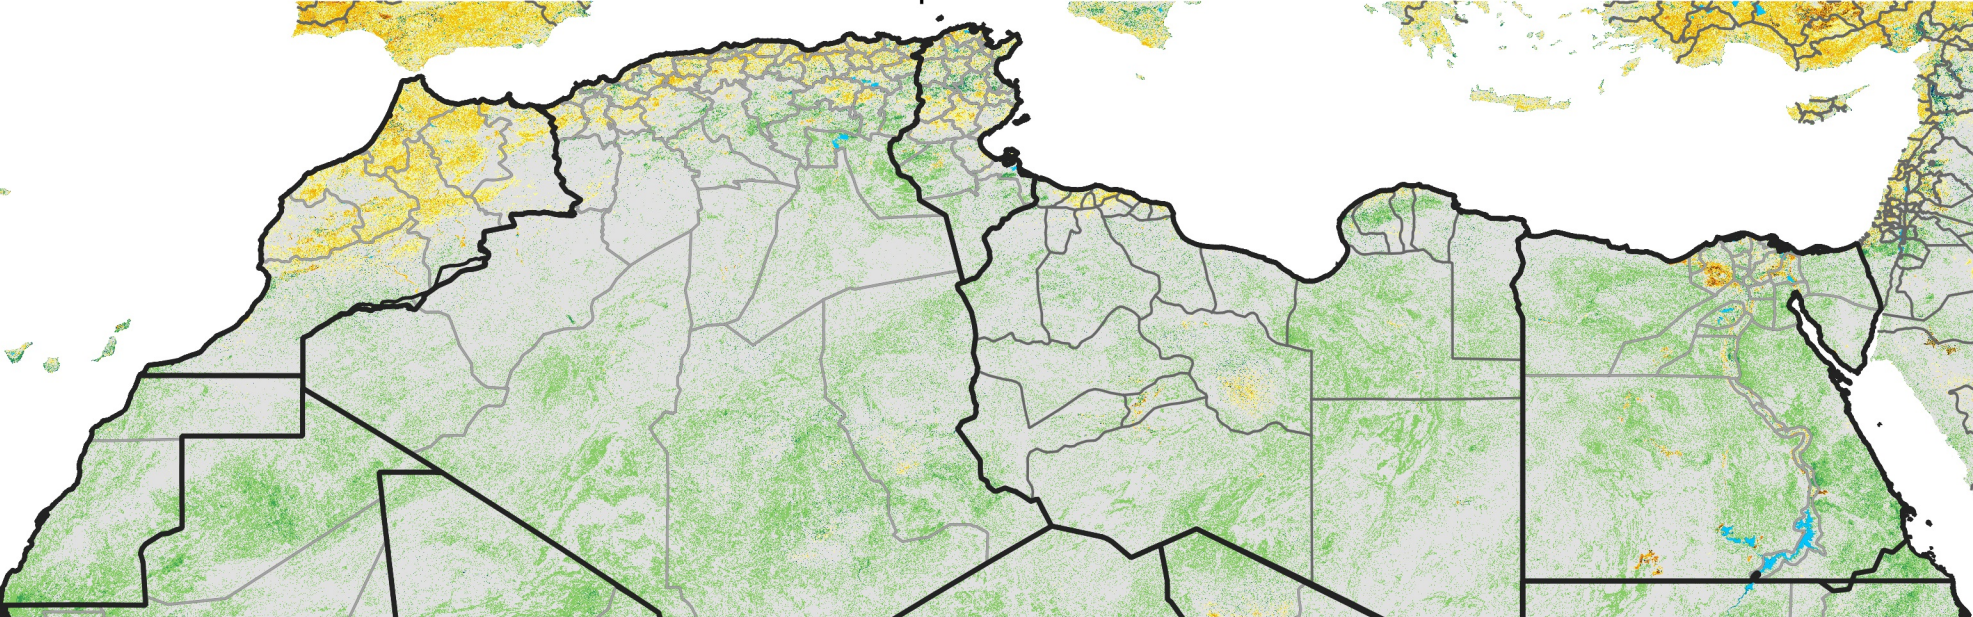

North Africa Percent of Mean NDVI

2005 / mean (2003 - 2022)
Period 25 / September 01 - 10, 2005

Percent of Normal