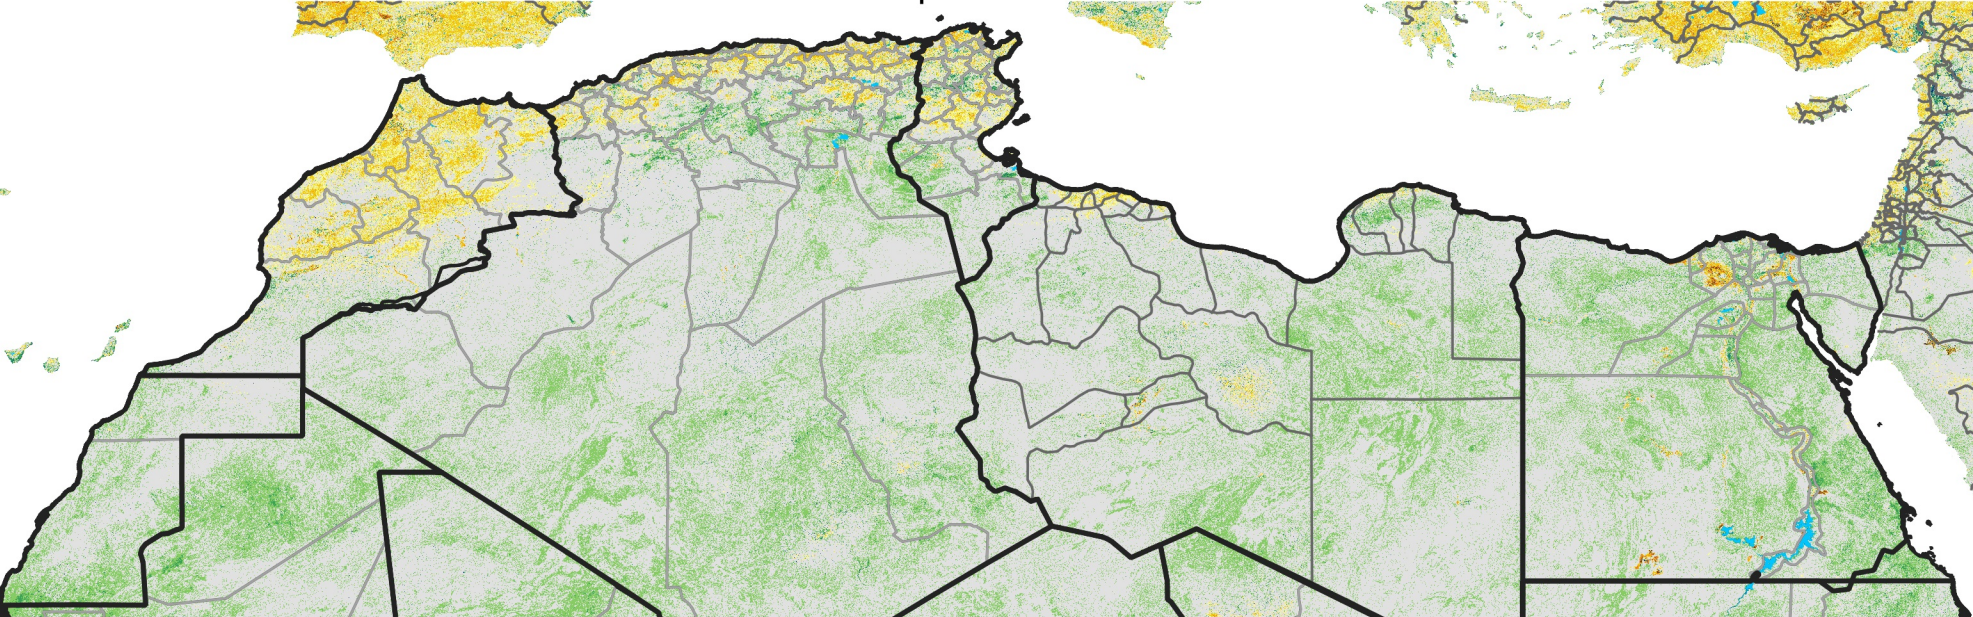

# North Africa Percent of Mean NDVI

2005 / mean (2003 - 2022)  
Period 26 / September 11 - 20, 2005