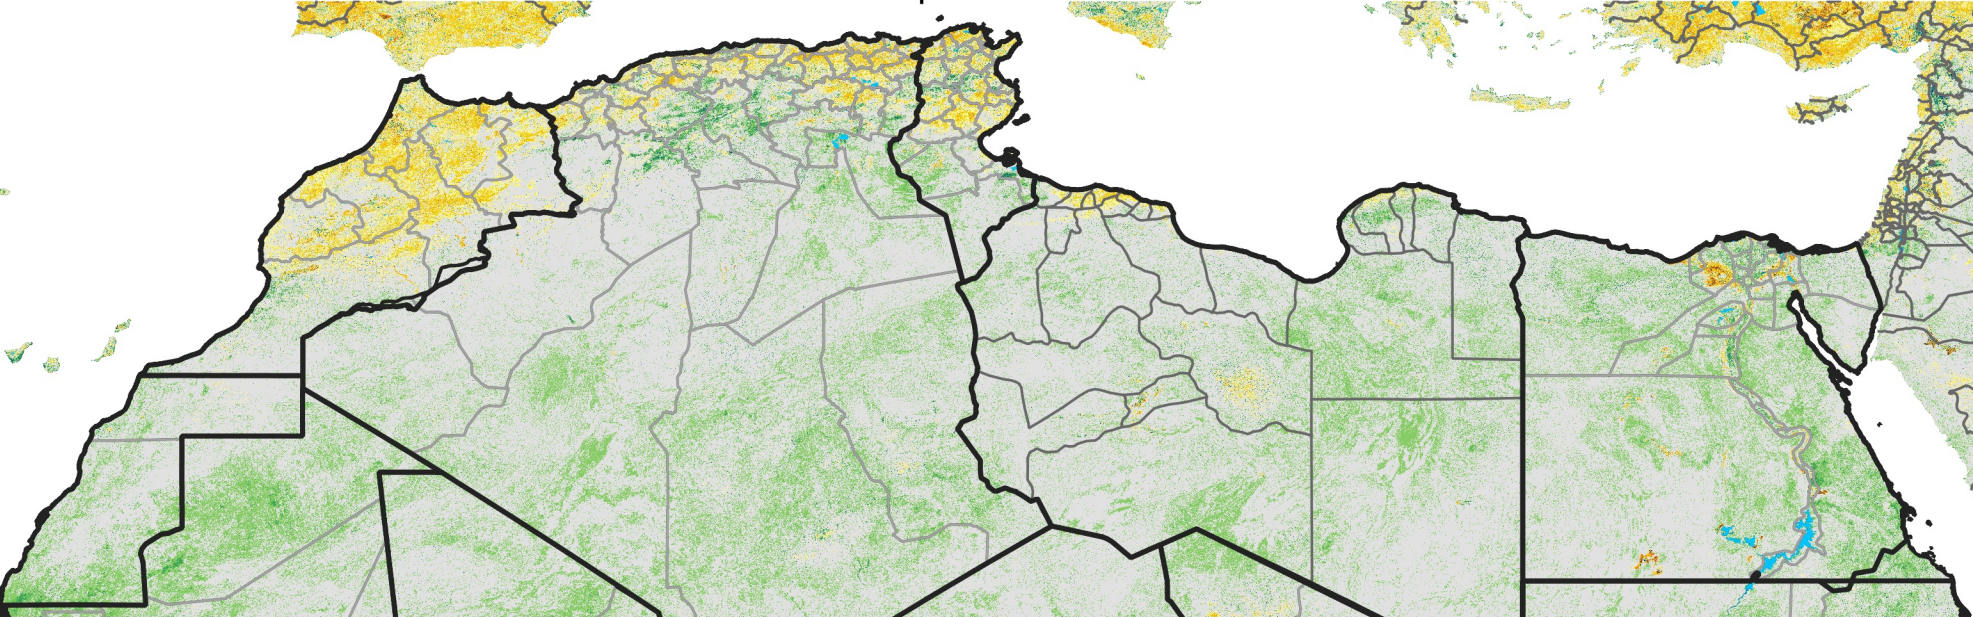

# North Africa Percent of Mean NDVI

2005 / mean (2003 - 2022)  
Period 27 / September 21 - 30, 2005