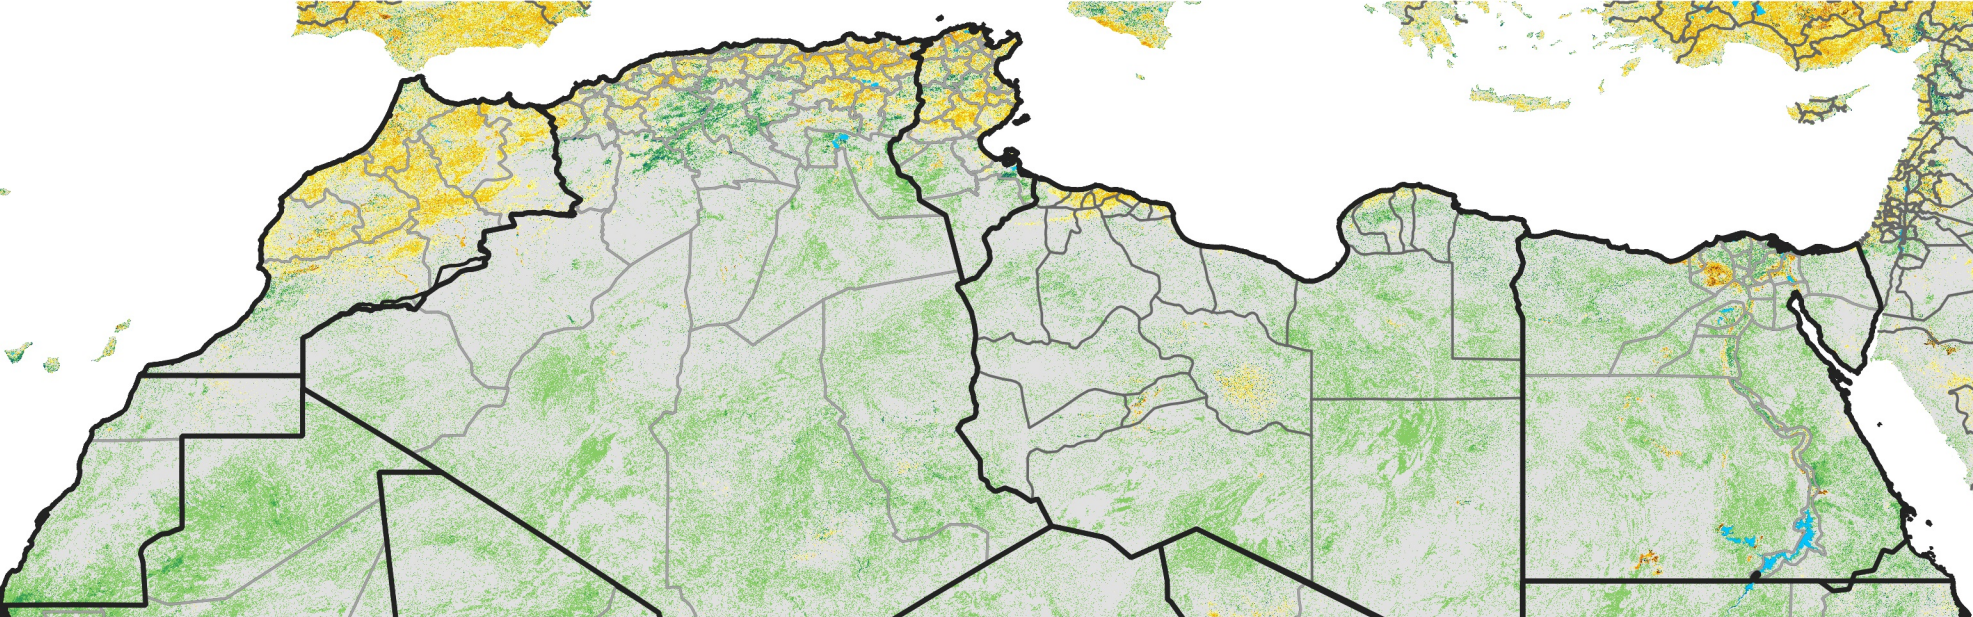

North Africa Percent of Mean NDVI

2005 / mean (2003 - 2022)
Period 28 / October 01 - 10, 2005

Percent of Normal