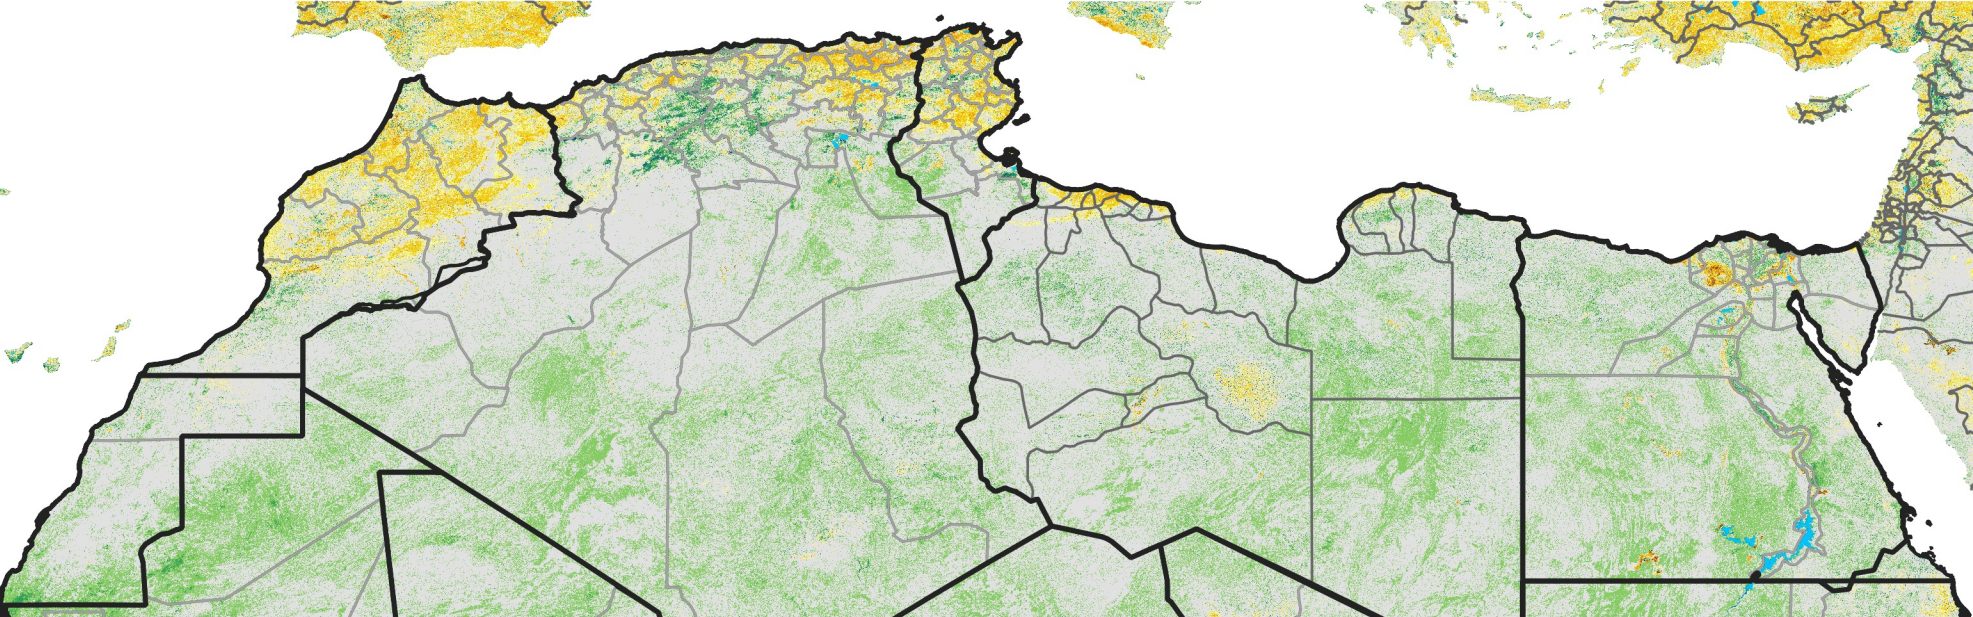

North Africa Percent of Mean NDVI

2005 / mean (2003 - 2022)
Period 29 / October 11 - 20, 2005

Percent of Normal