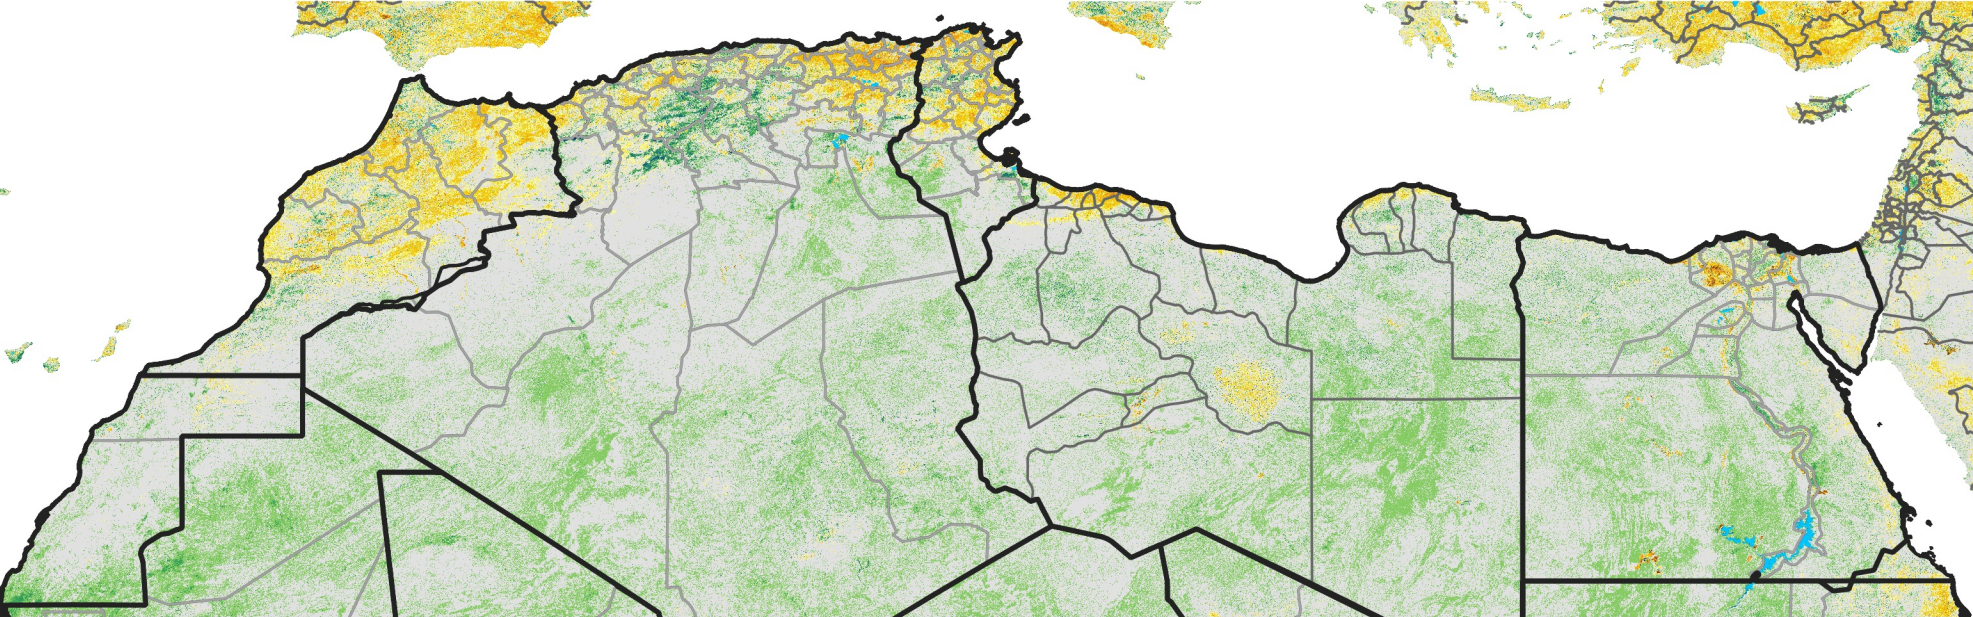

# North Africa Percent of Mean NDVI

2005 / mean (2003 - 2022)  
Period 30 / October 21 - 31, 2005