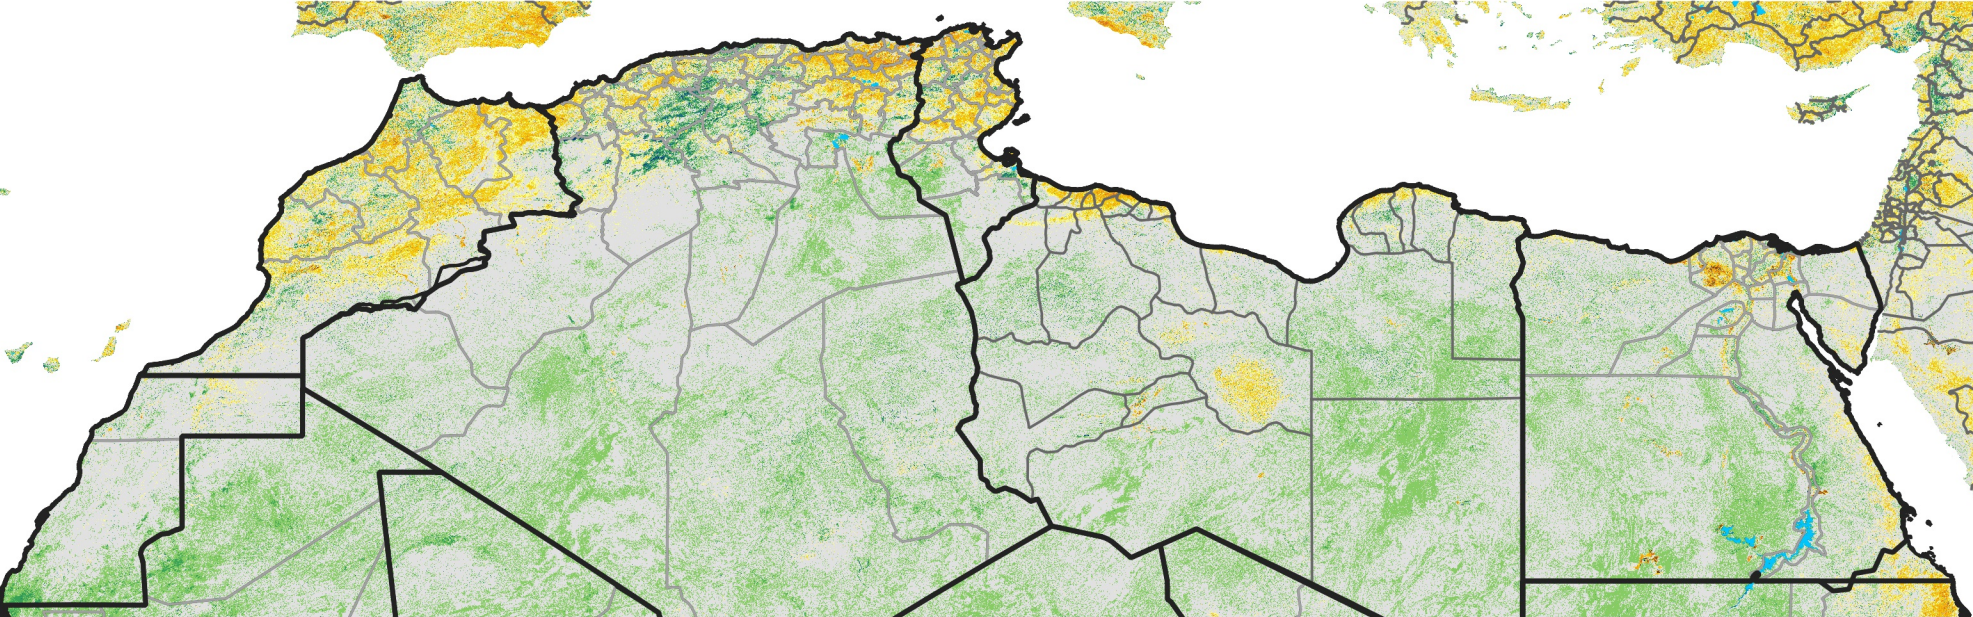

North Africa Percent of Mean NDVI

2005 / mean (2003 - 2022)
Period 31 / November 01 - 10, 2005

Percent of Normal