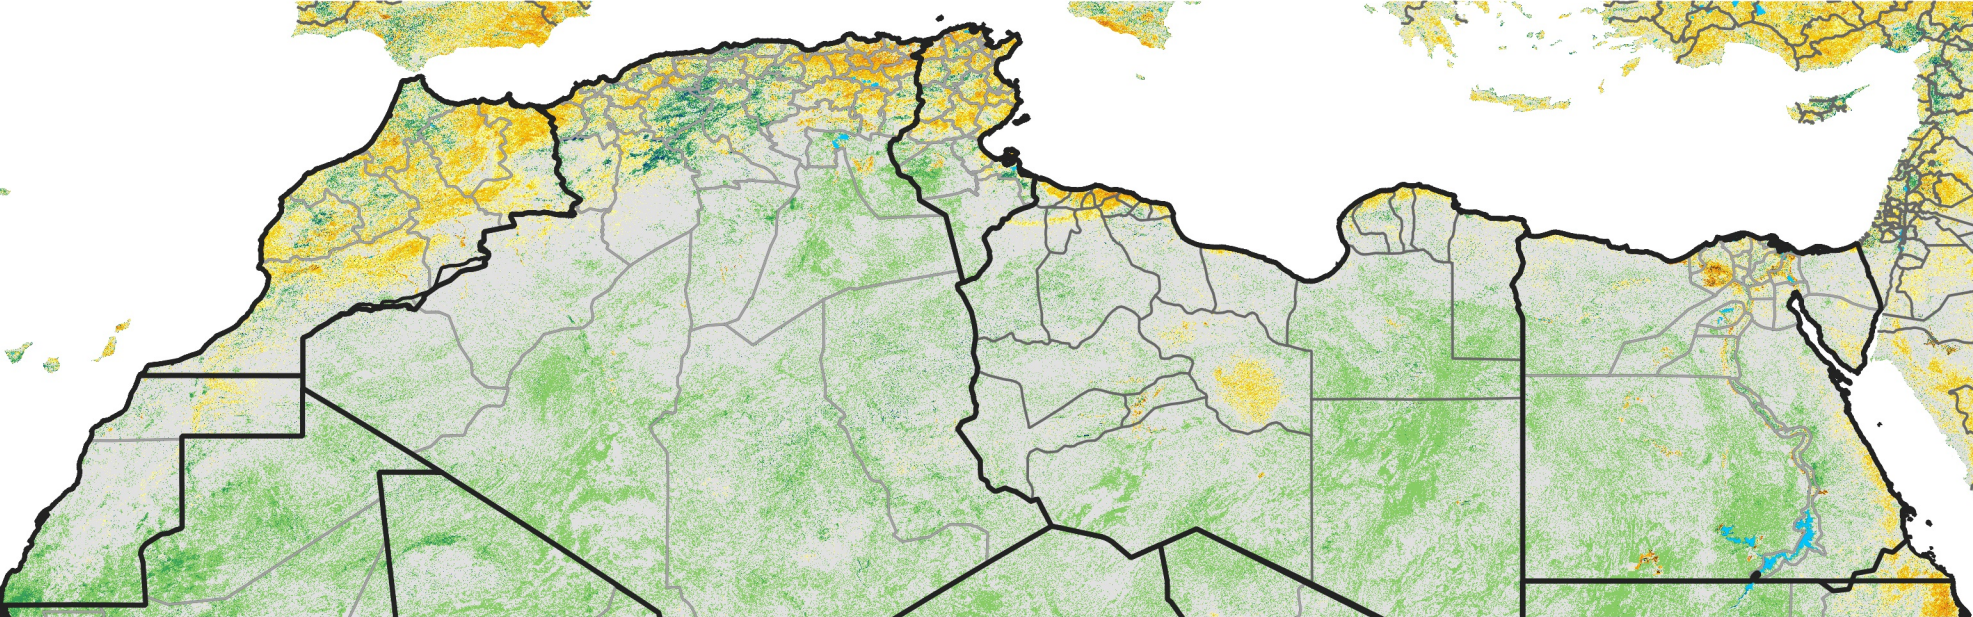

North Africa Percent of Mean NDVI

2005 / mean (2003 - 2022)
Period 32 / November 11 - 20, 2005

Percent of Normal