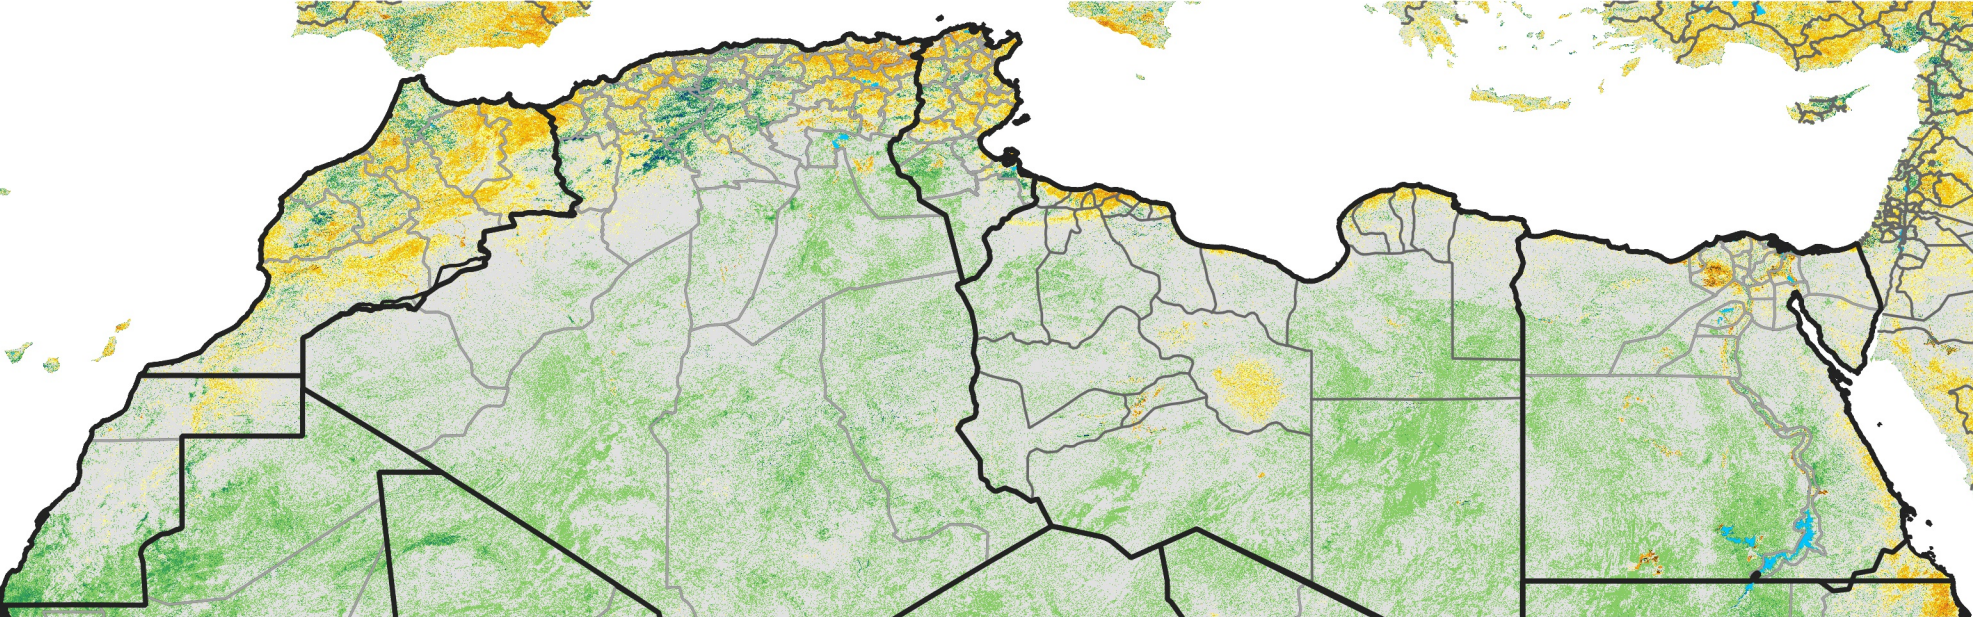

North Africa Percent of Mean NDVI

2005 / mean (2003 - 2022)
Period 33 / November 21 - 30, 2005

Percent of Normal