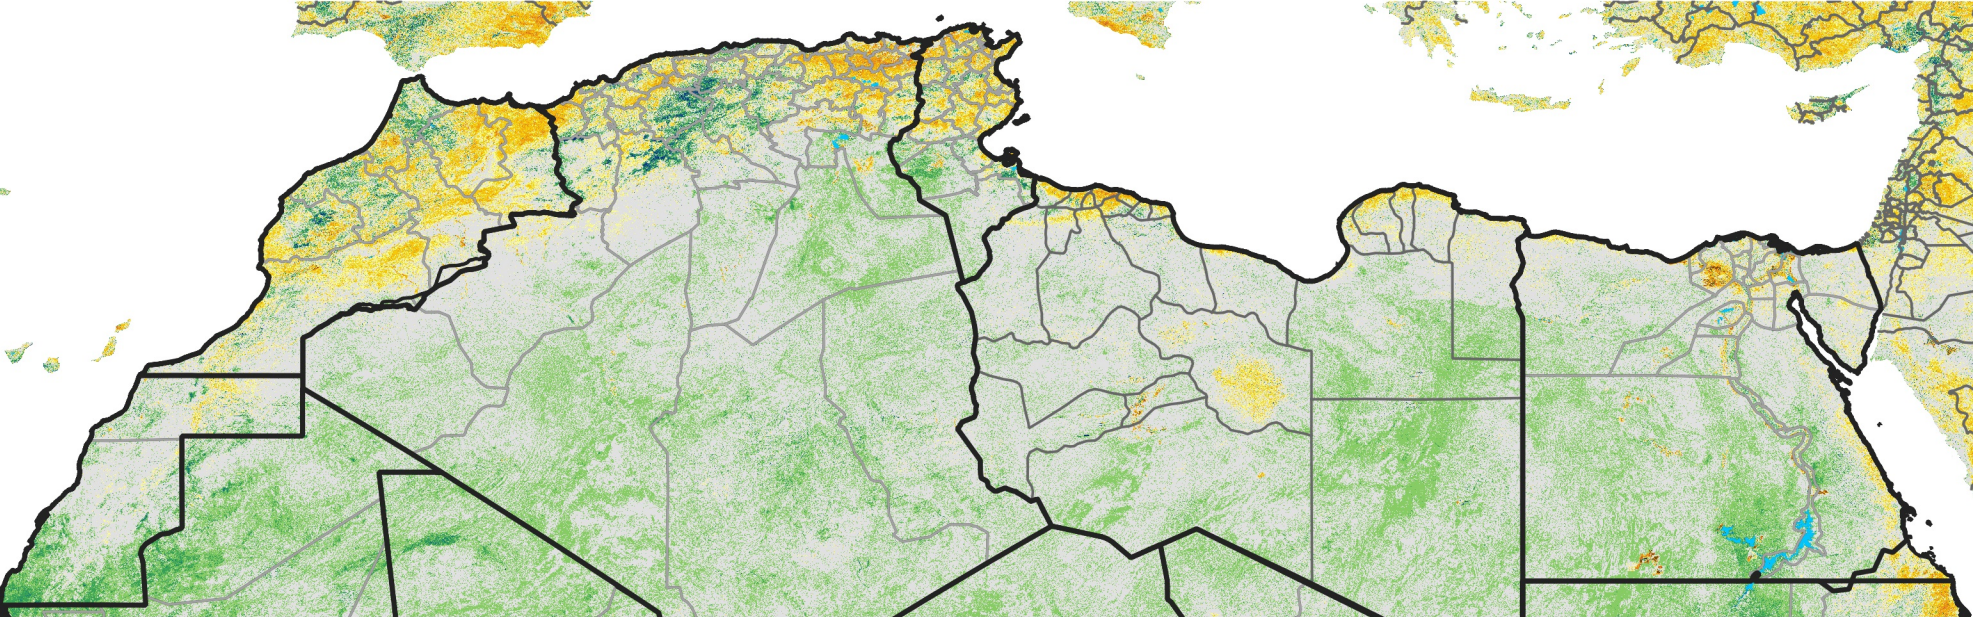

North Africa Percent of Mean NDVI

2005 / mean (2003 - 2022)
Period 34 / December 01 - 10, 2005

Percent of Normal