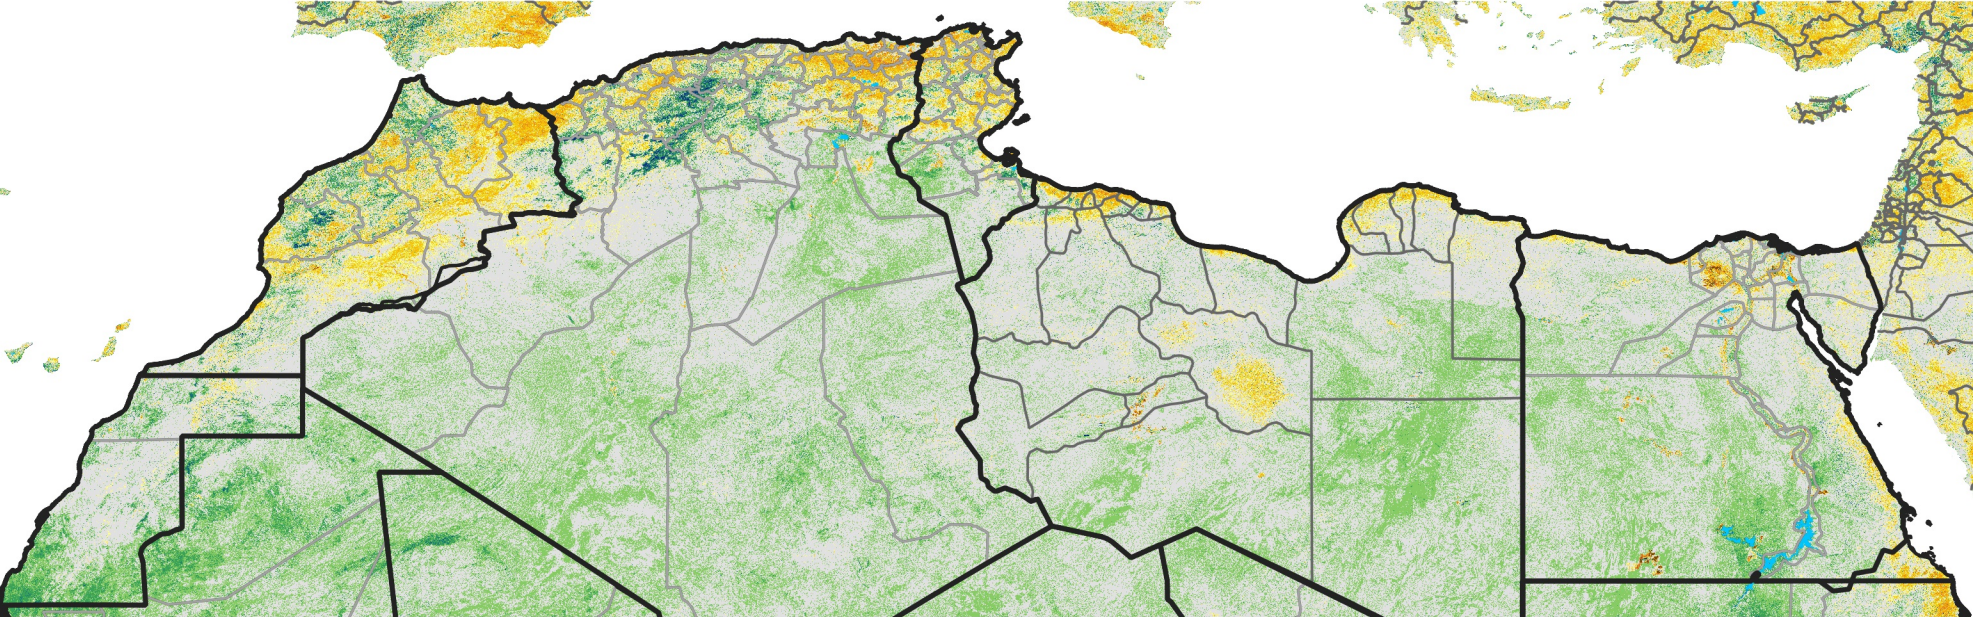

North Africa Percent of Mean NDVI

2005 / mean (2003 - 2022)
Period 35 / December 11 - 20, 2005

Percent of Normal