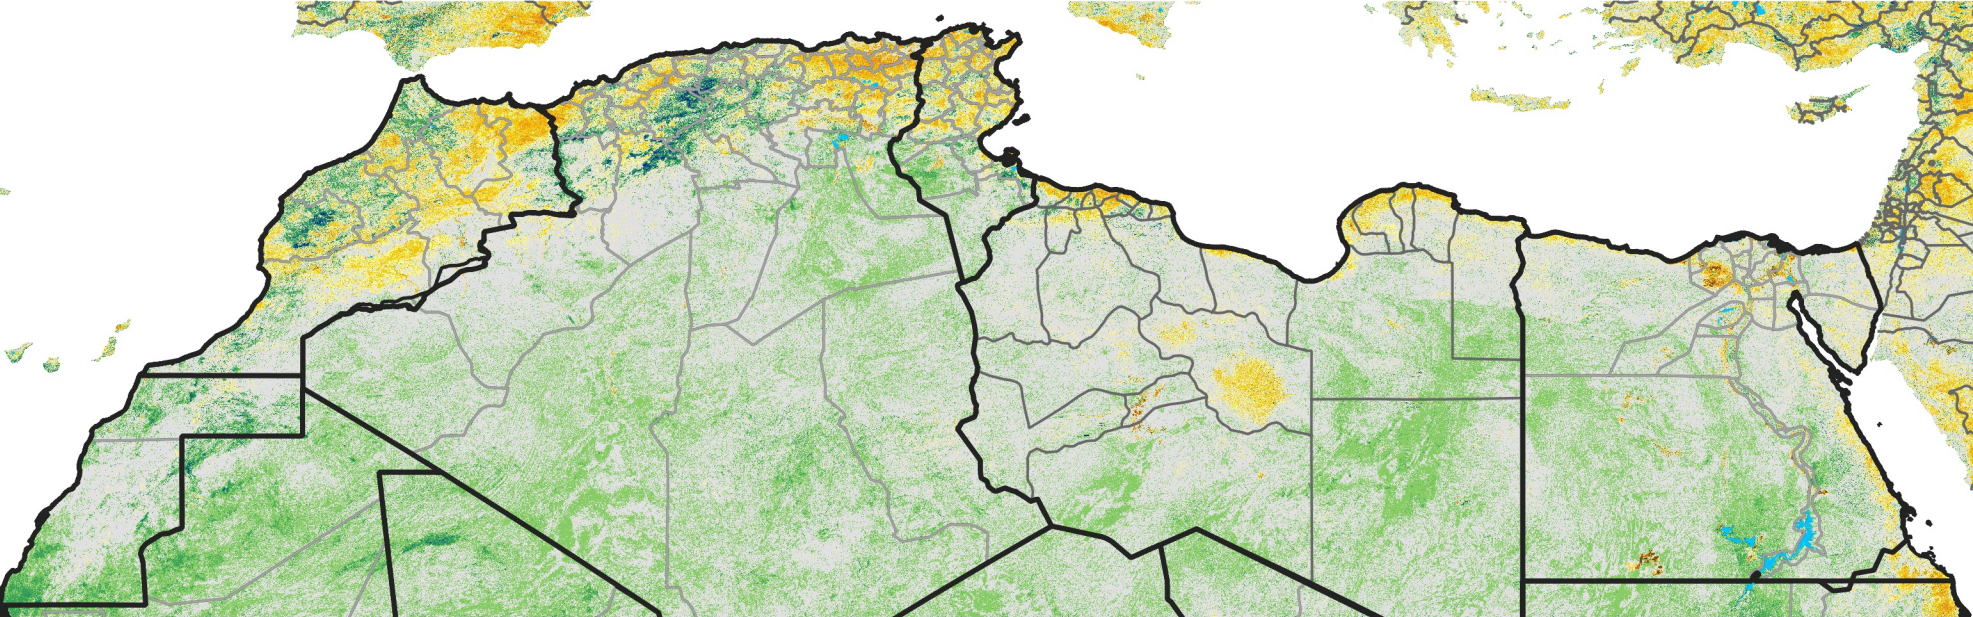

# North Africa Percent of Mean NDVI

2005 / mean (2003 - 2022)

Period 36 / December 21 - 31, 2005