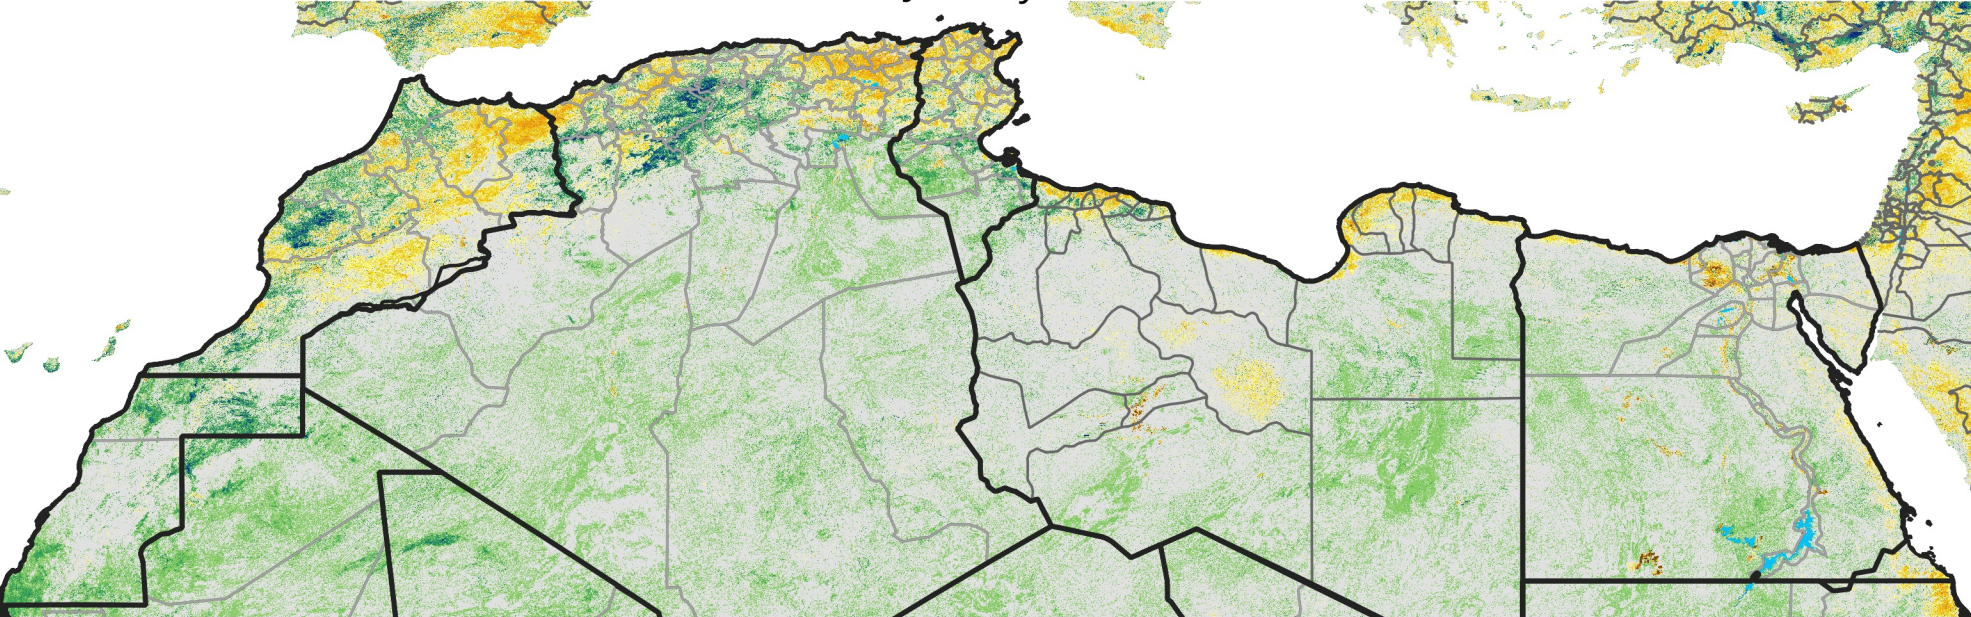

# North Africa Percent of Mean NDVI

2006 / mean (2003 - 2022)  
Period 02 / January 11 - 20, 2006