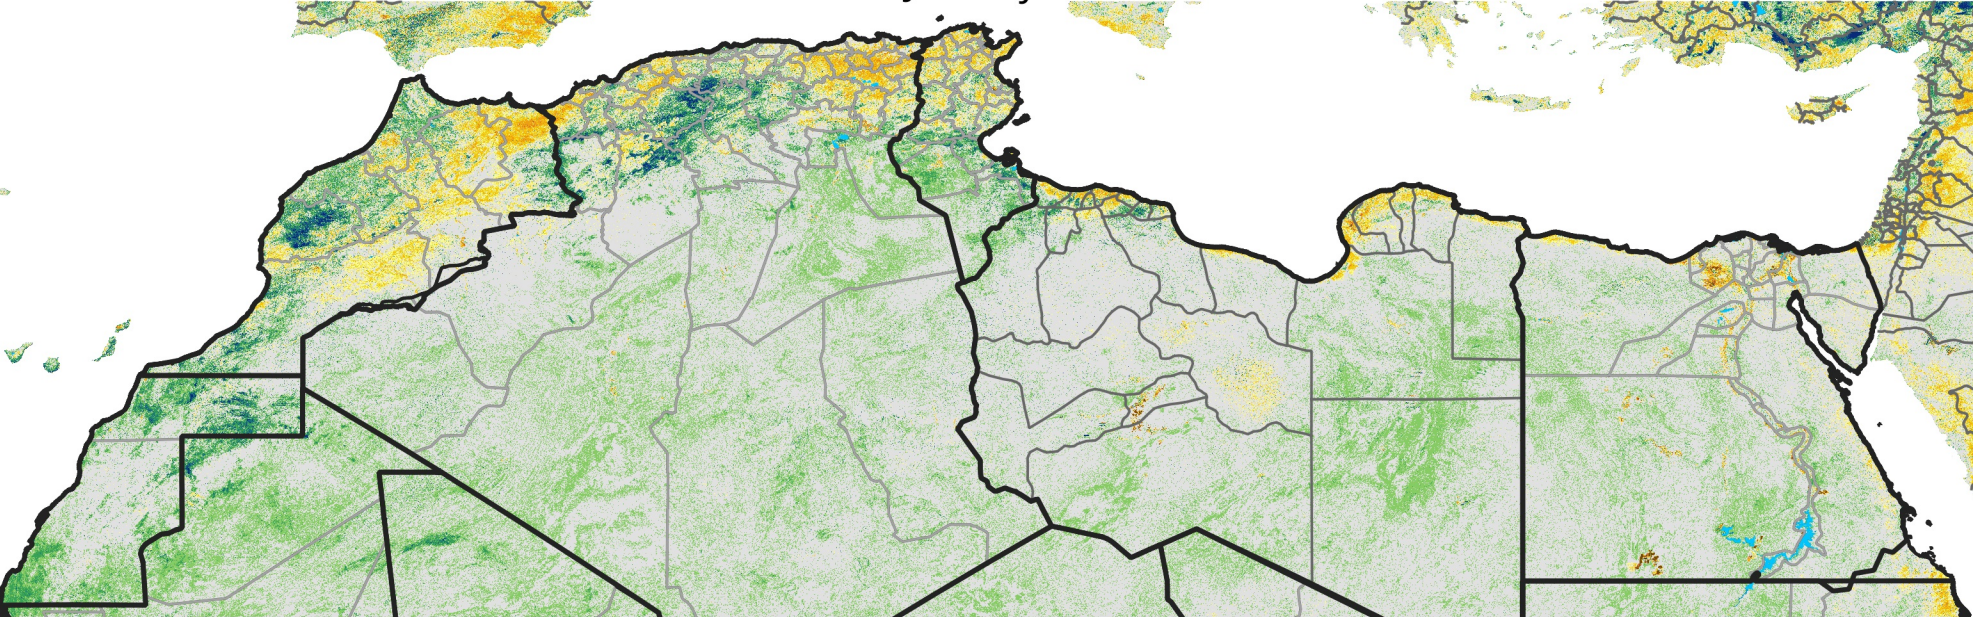

North Africa Percent of Mean NDVI

2006 / mean (2003 - 2022)
Period 03 / January 21 - 31, 2006

Percent of Normal