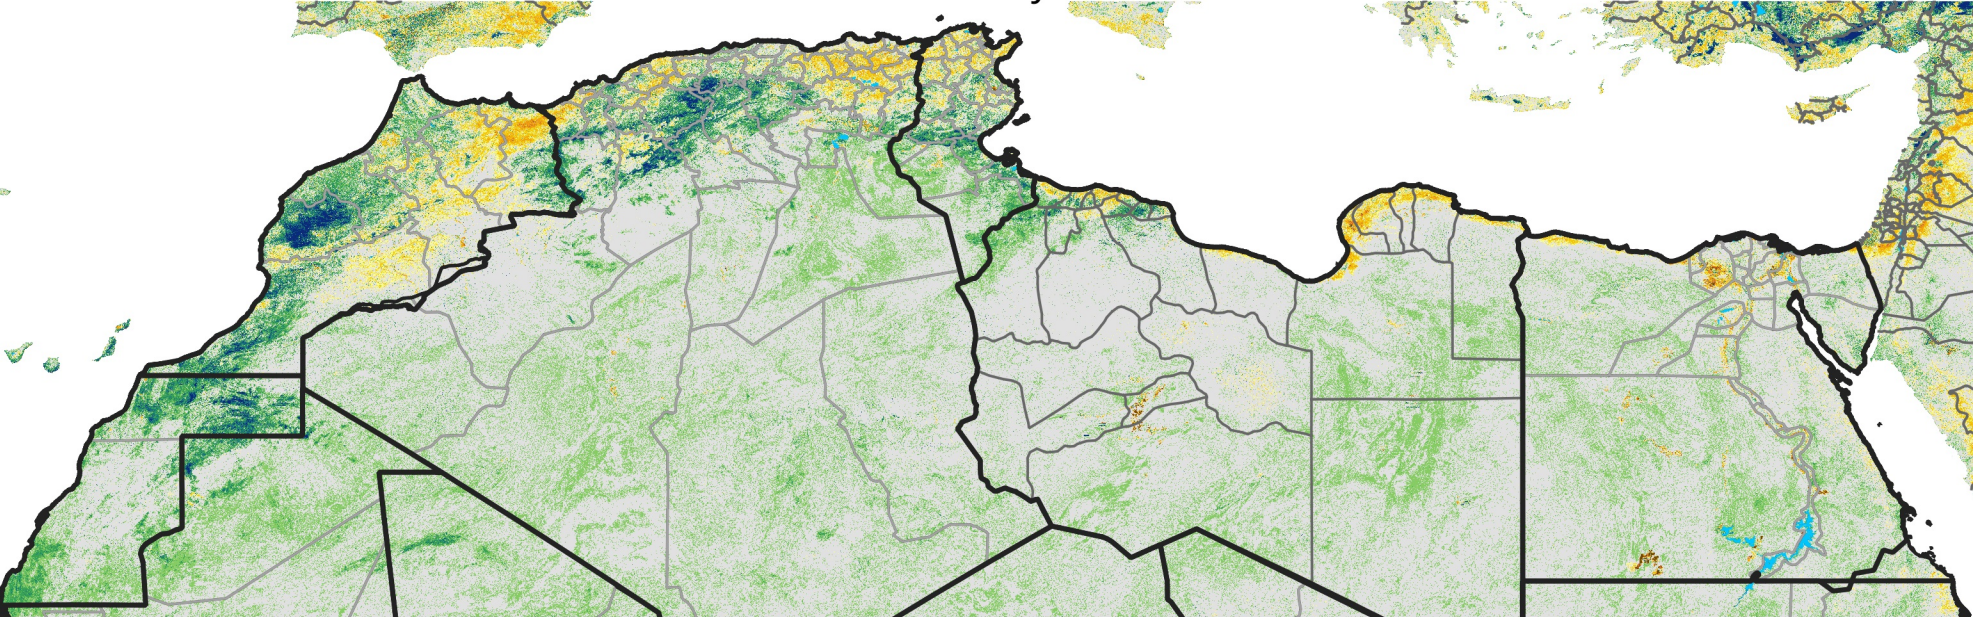

North Africa Percent of Mean NDVI

2006 / mean (2003 - 2022)
Period 05 / February 11 - 20, 2006

Percent of Normal