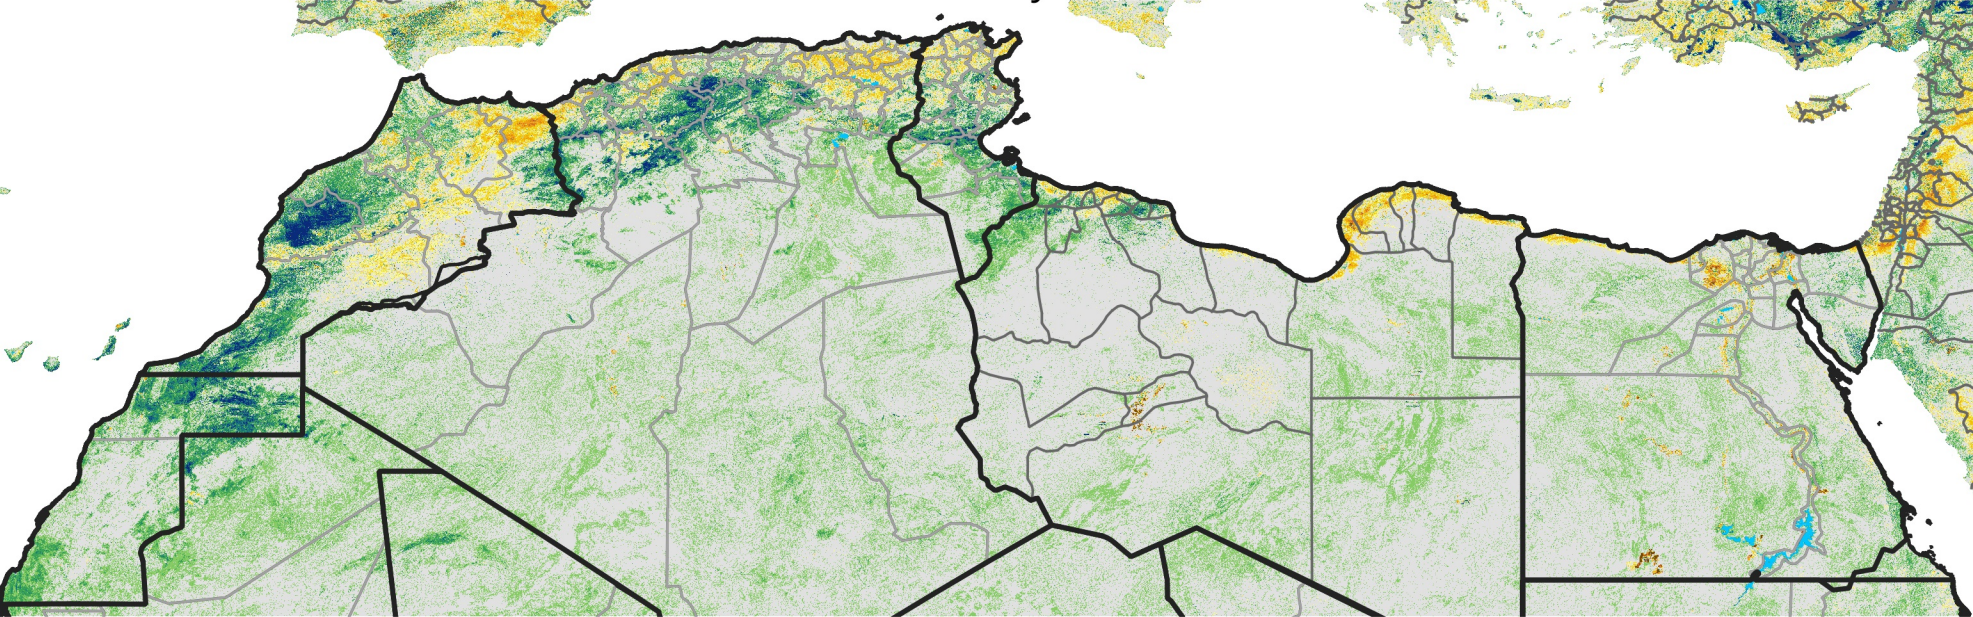

North Africa Percent of Mean NDVI

2006 / mean (2003 - 2022)
Period 06 / February 21 - 28, 2006

Percent of Normal