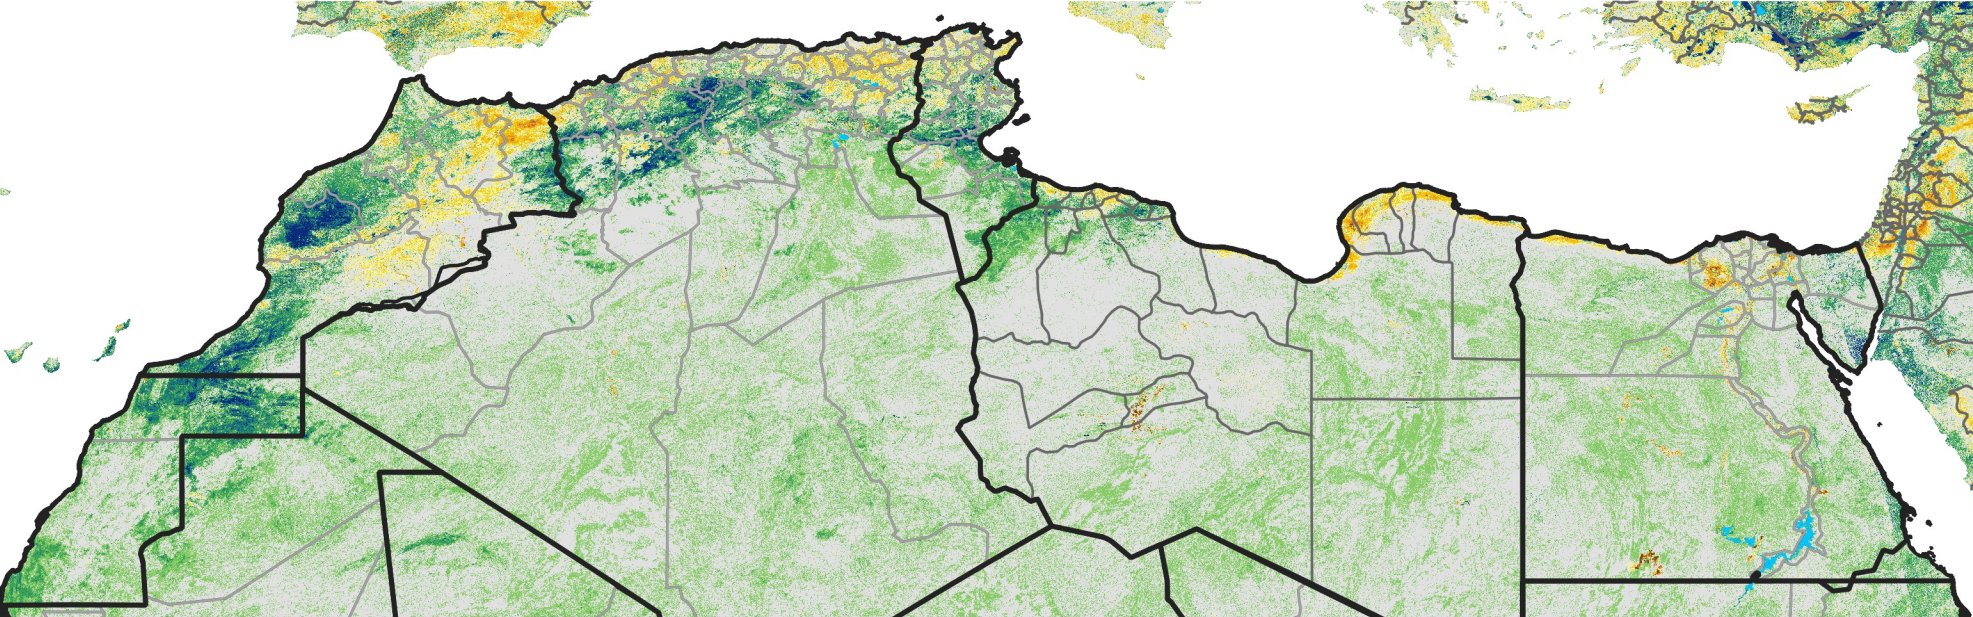

North Africa Percent of Mean NDVI

2006 / mean (2003 - 2022)
Period 07 / March 01 - 10, 2006

Percent of Normal