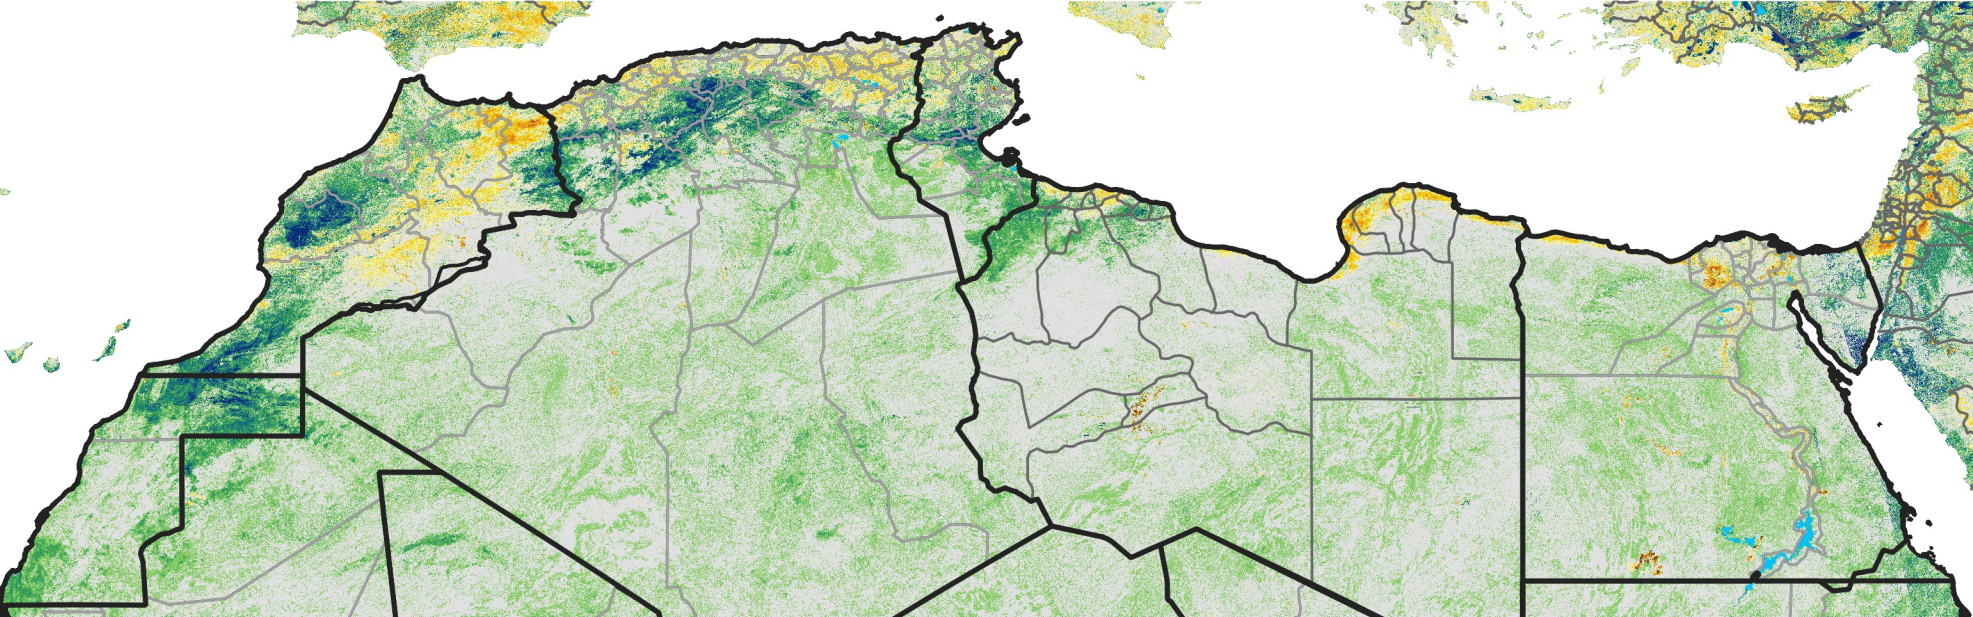

North Africa Percent of Mean NDVI

2006 / mean (2003 - 2022)
Period 08 / March 11 - 20, 2006

Percent of Normal