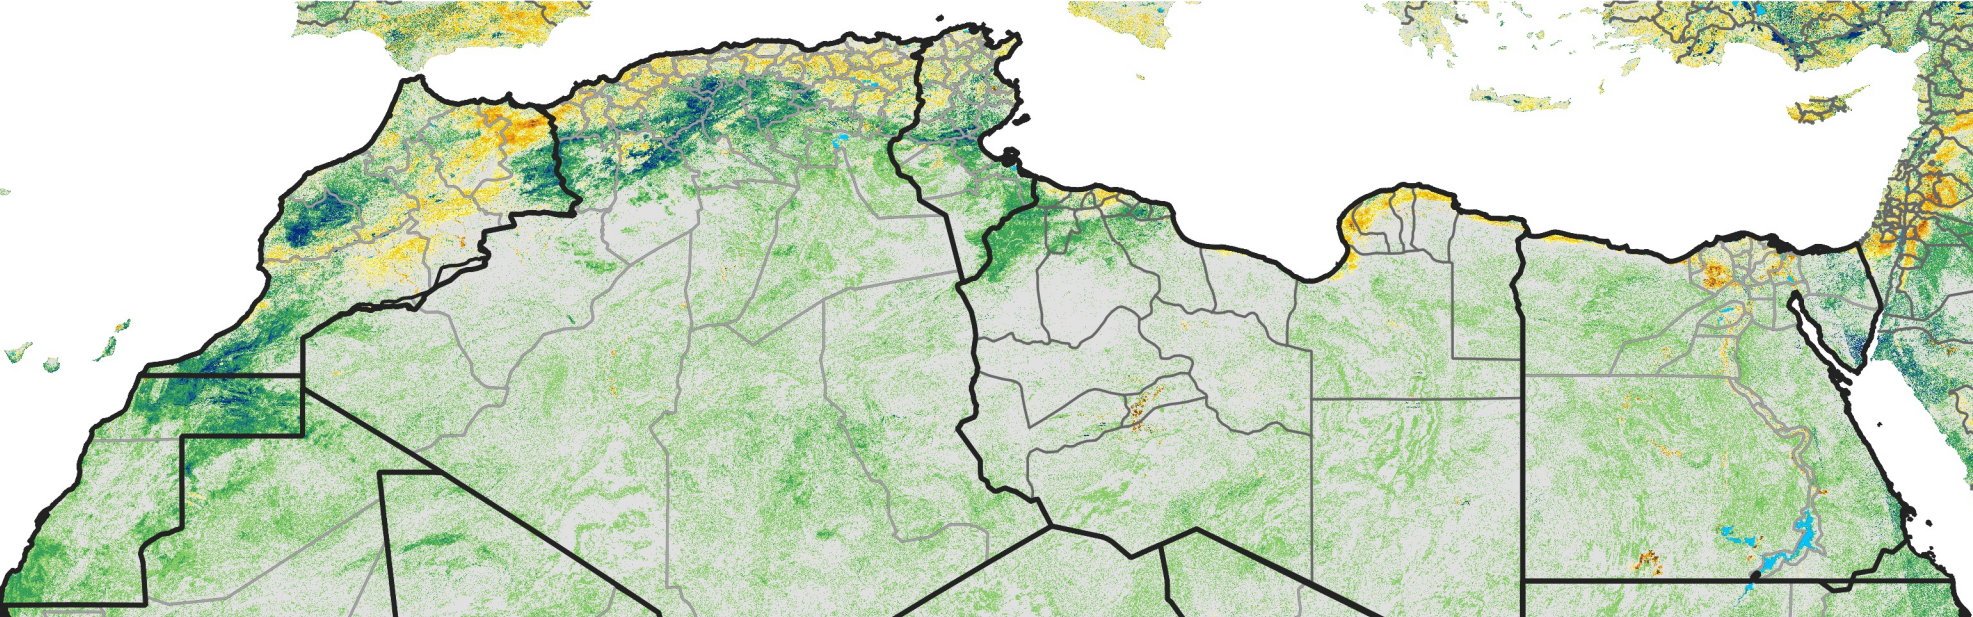

North Africa Percent of Mean NDVI

2006 / mean (2003 - 2022)
Period 09 / March 21 - 31, 2006

Percent of Normal