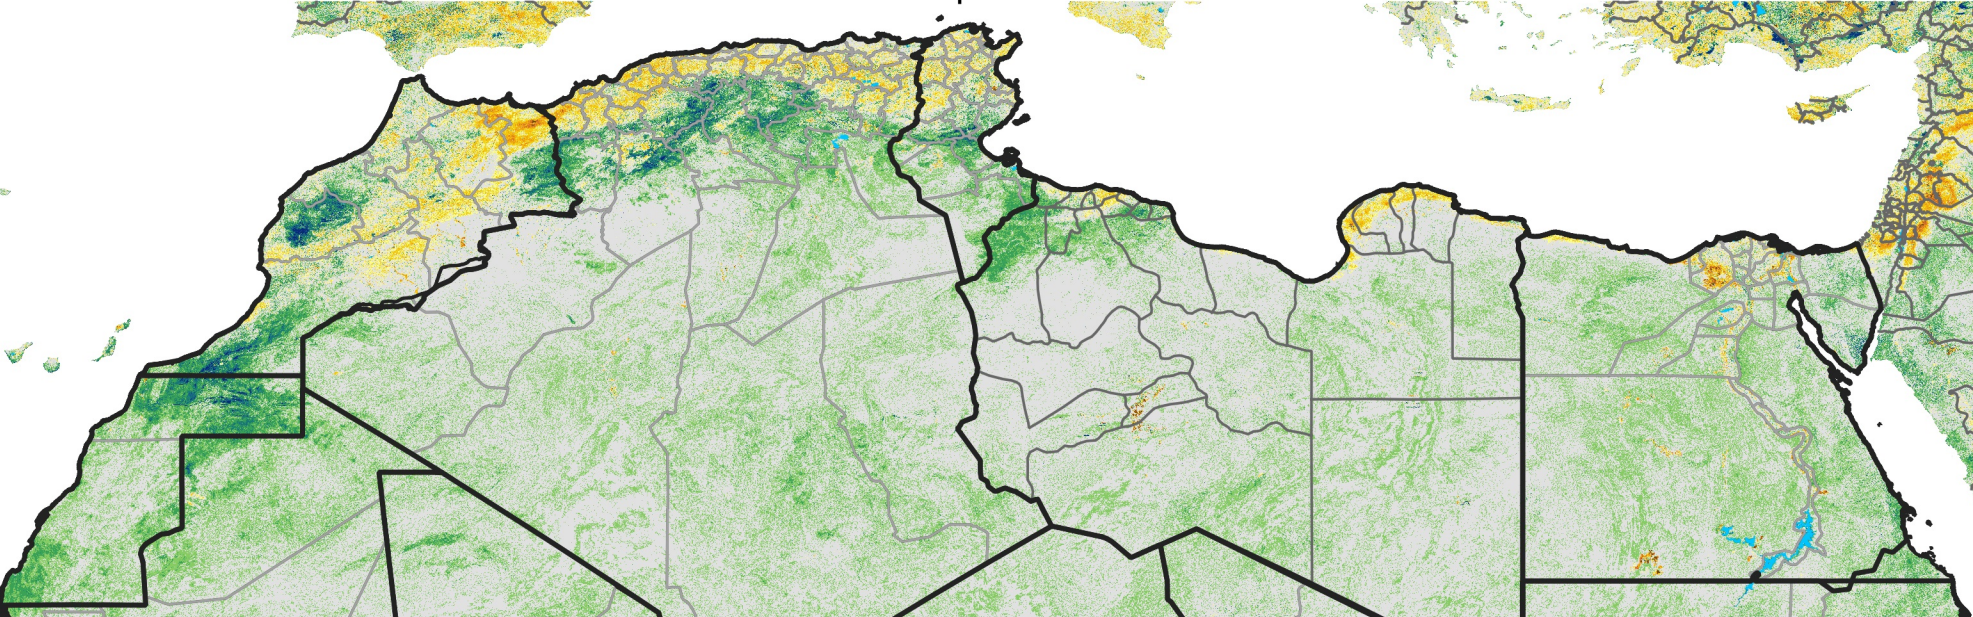

# North Africa Percent of Mean NDVI

2006 / mean (2003 - 2022)  
Period 10 / April 01 - 10, 2006