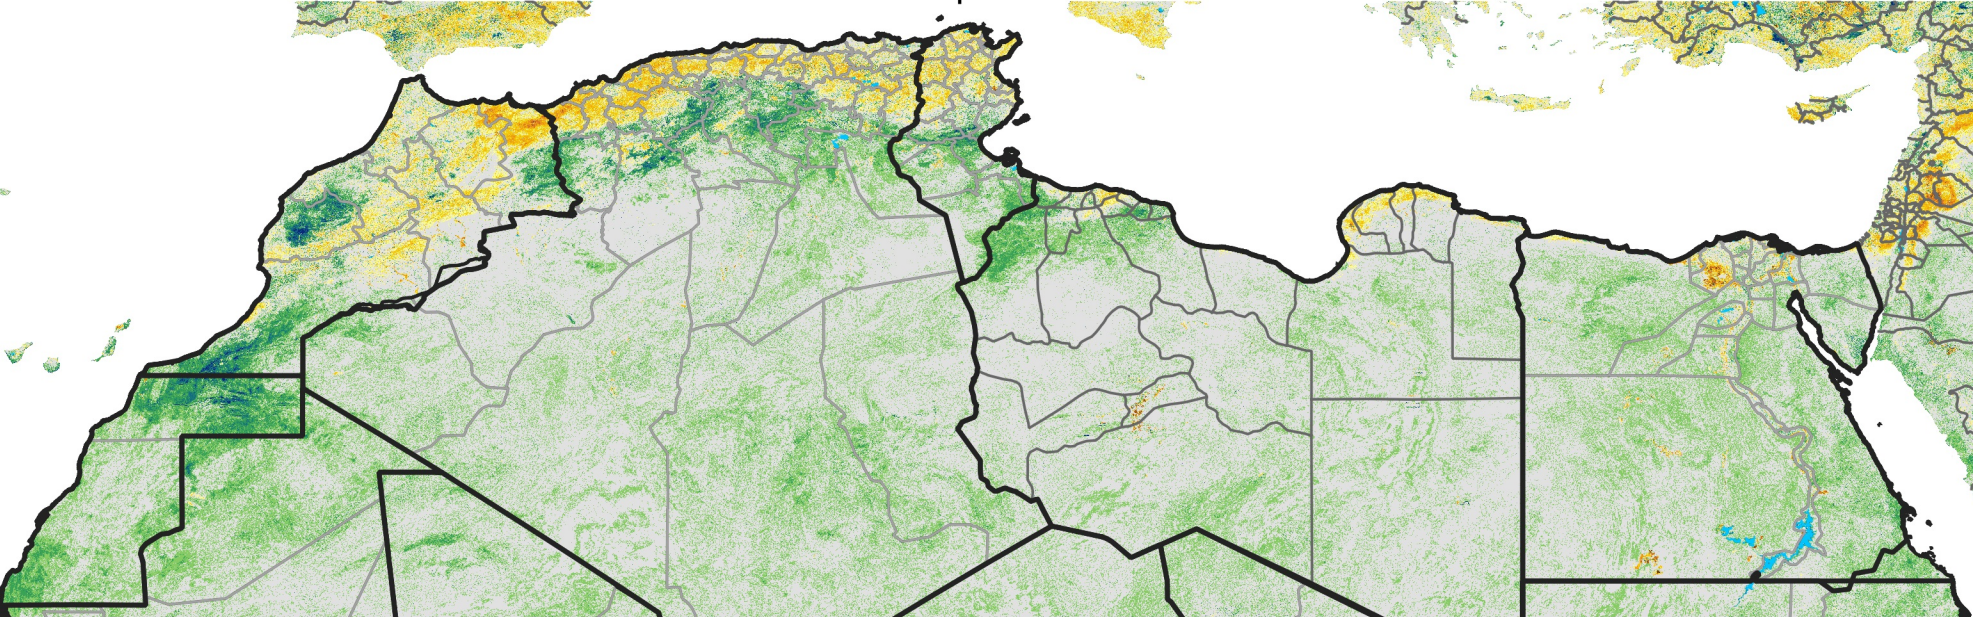

North Africa Percent of Mean NDVI

2006 / mean (2003 - 2022)
Period 11 / April 11 - 20, 2006

Percent of Normal