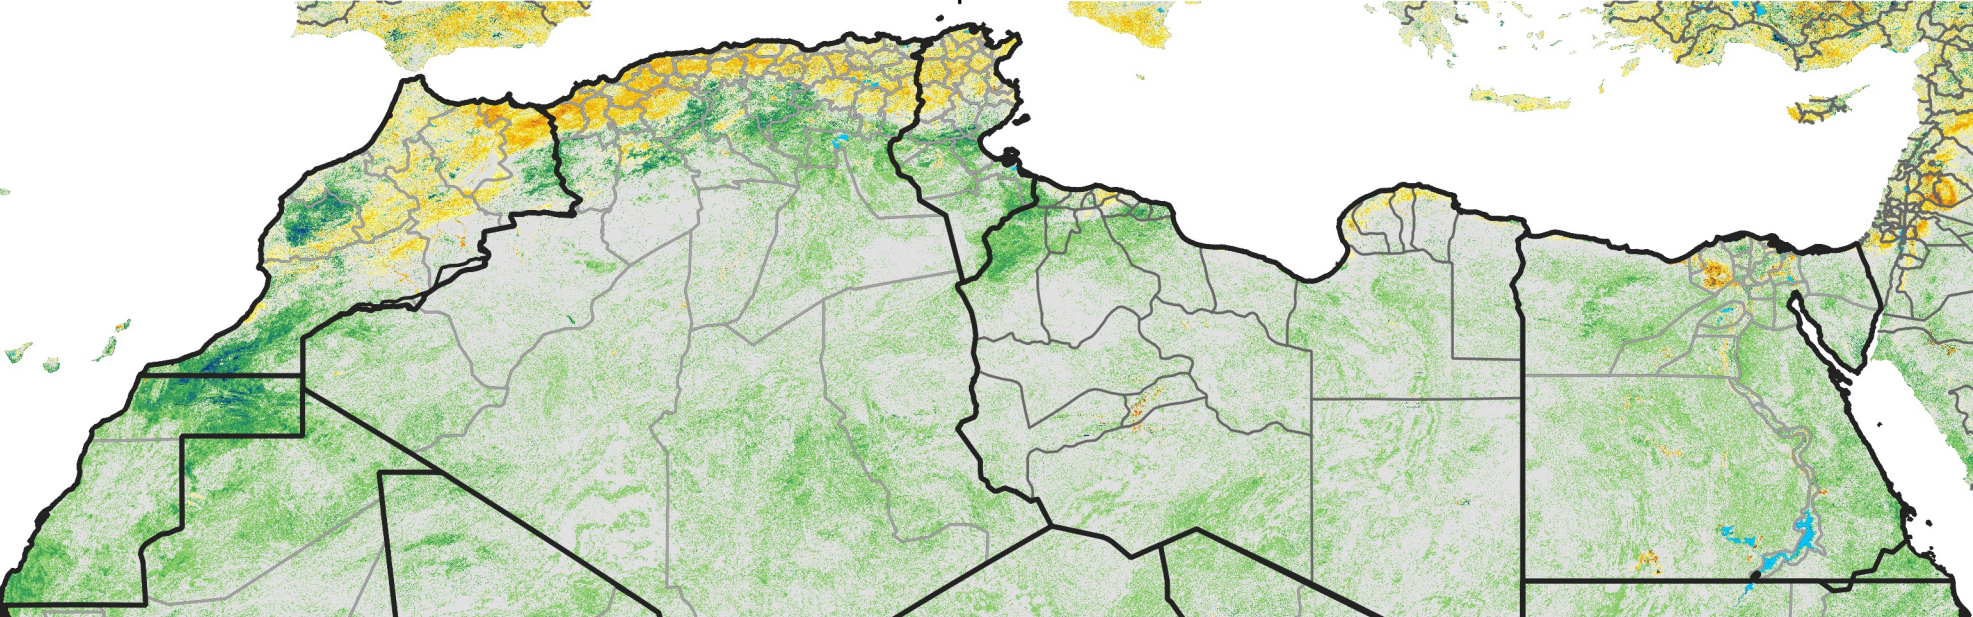

North Africa Percent of Mean NDVI

2006 / mean (2003 - 2022)
Period 12 / April 21 - 30, 2006

Percent of Normal