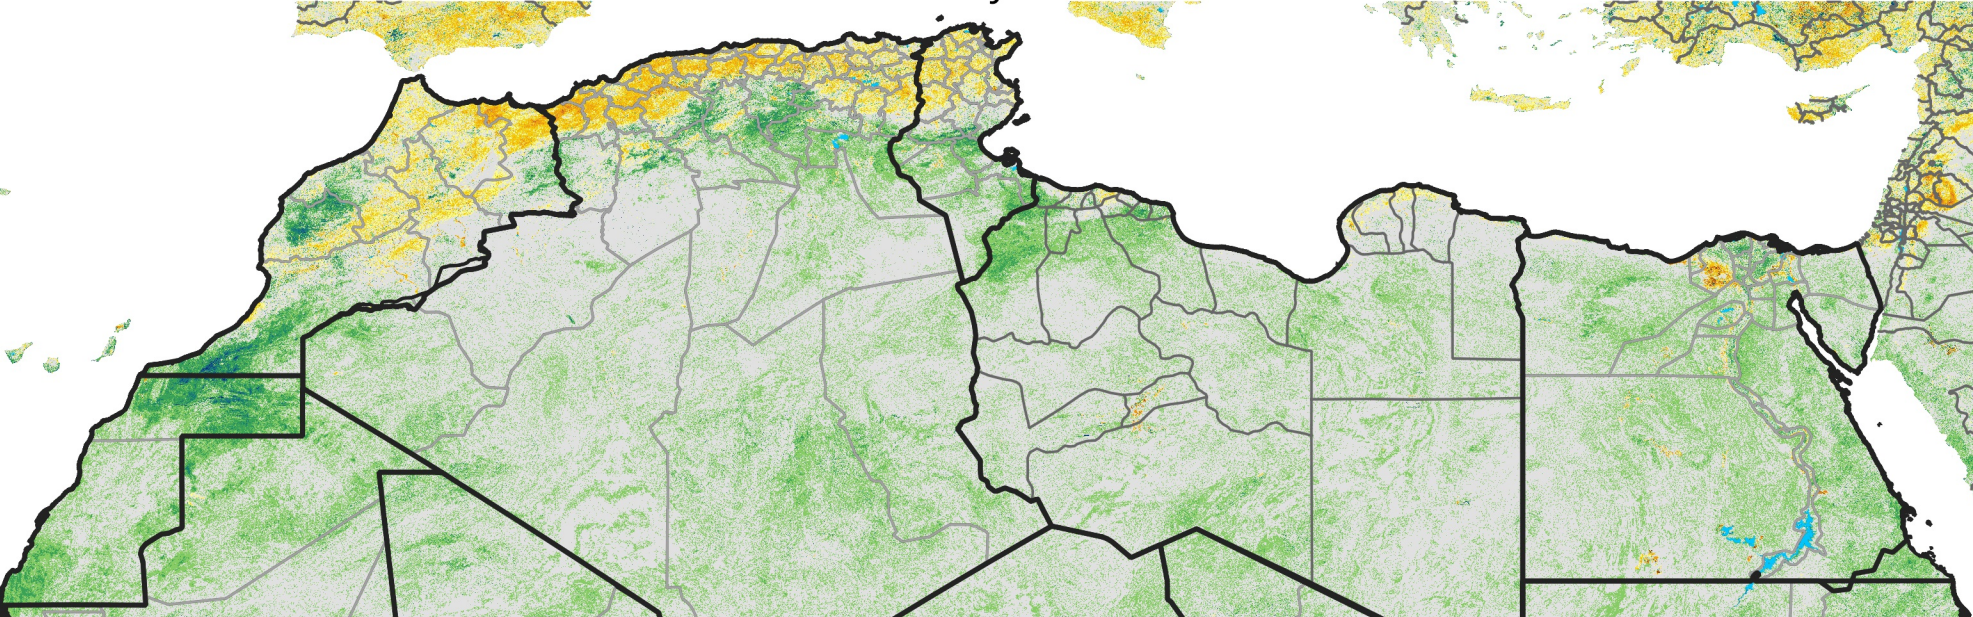

North Africa Percent of Mean NDVI

2006 / mean (2003 - 2022)
Period 13 / May 01 - 10, 2006

Percent of Normal