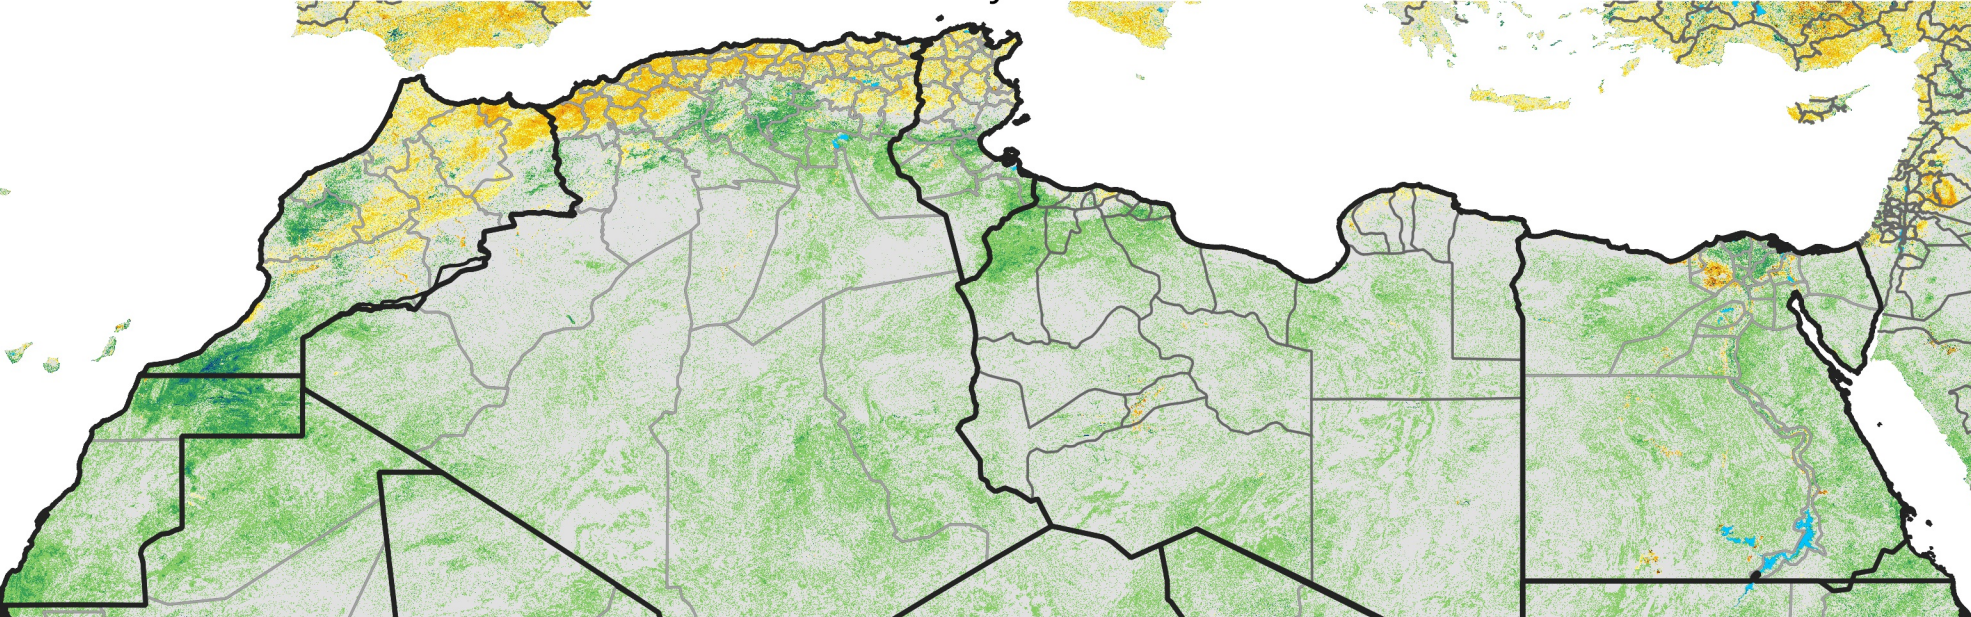

# North Africa Percent of Mean NDVI

2006 / mean (2003 - 2022)  
Period 14 / May 11 - 20, 2006