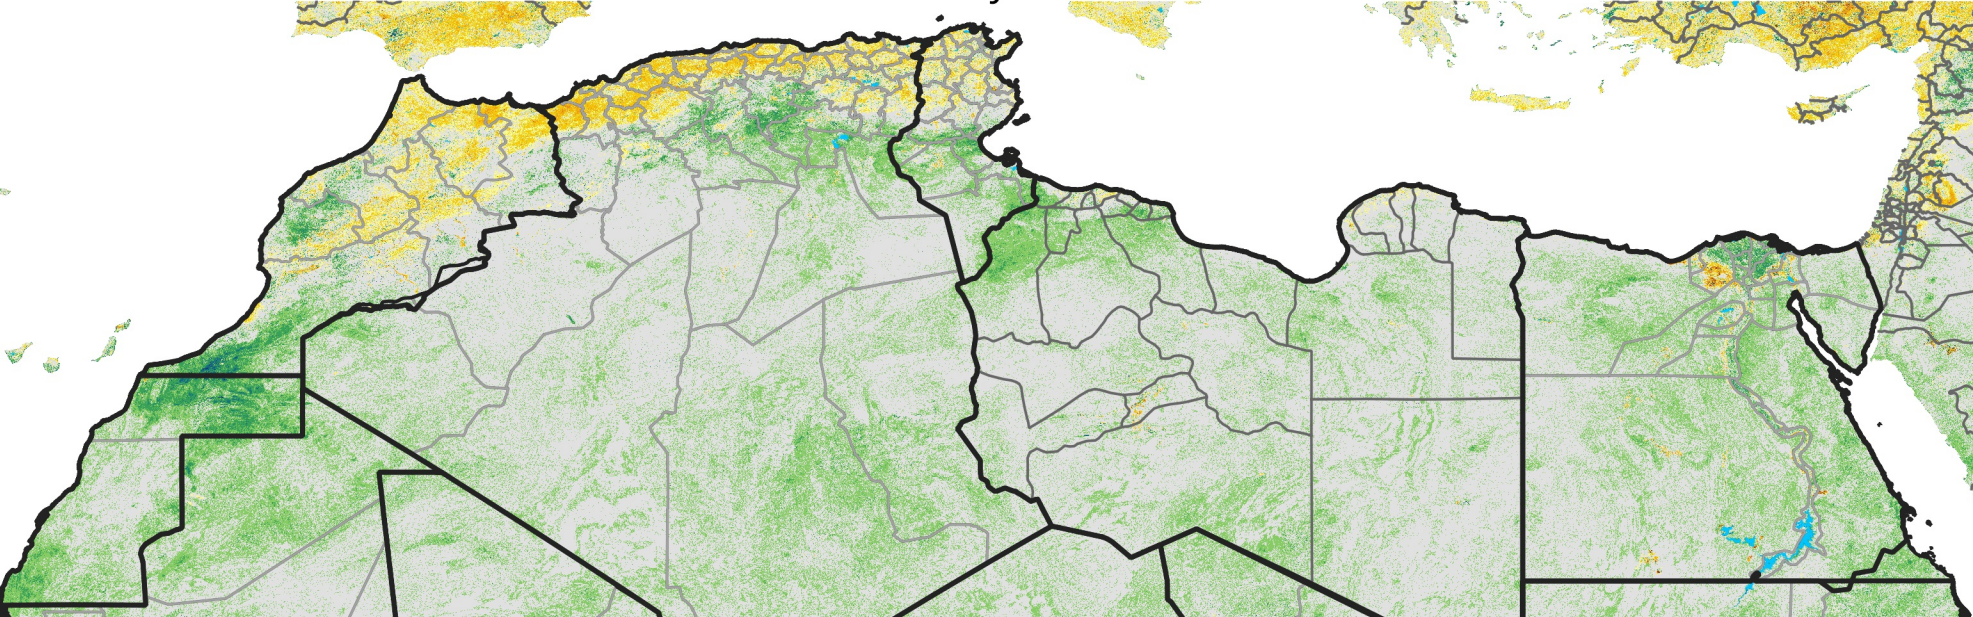

# North Africa Percent of Mean NDVI

2006 / mean (2003 - 2022)  
Period 15 / May 21 - 31, 2006