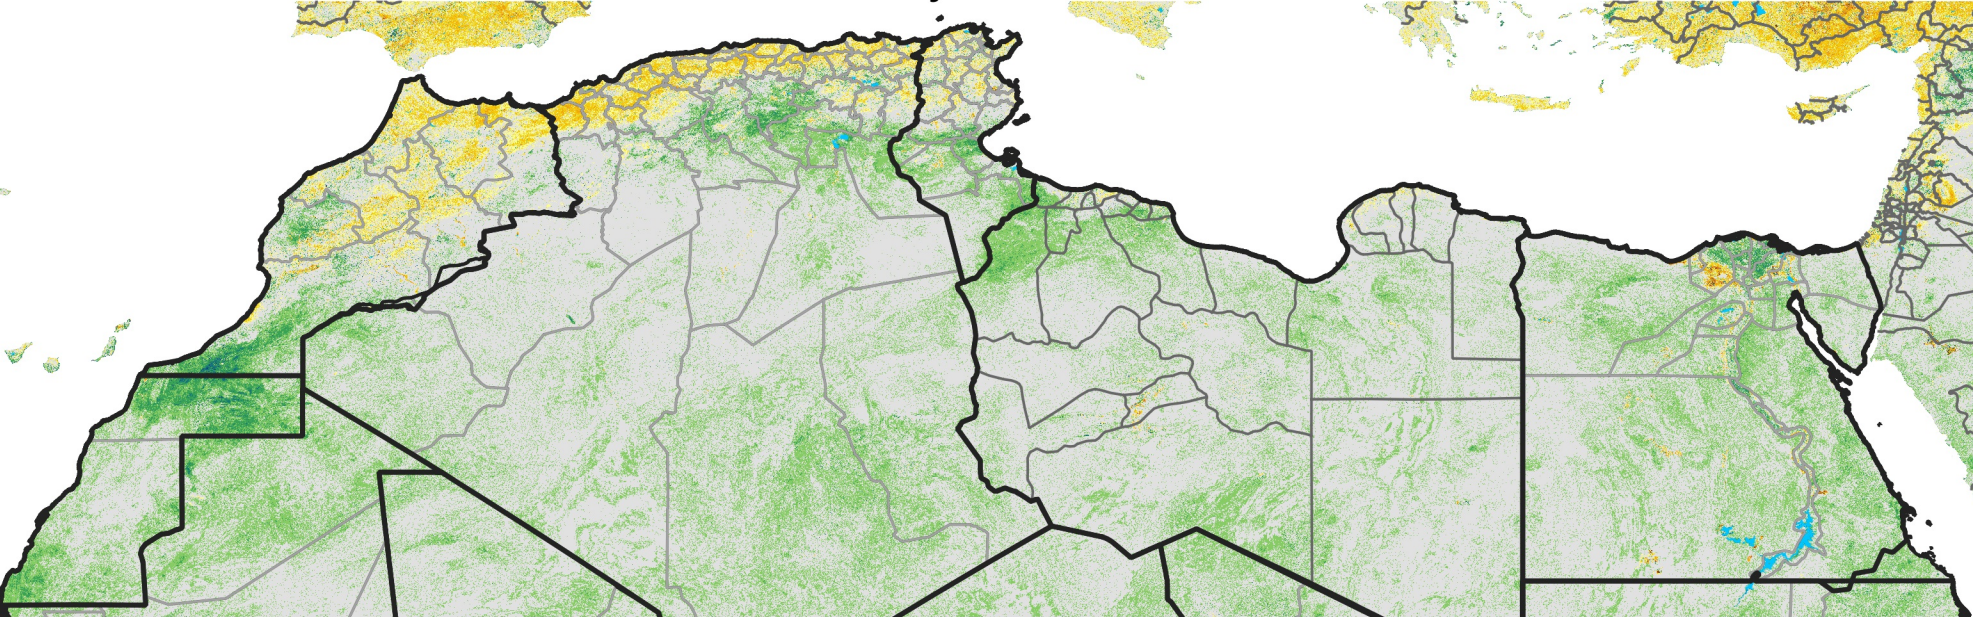

# North Africa Percent of Mean NDVI

2006 / mean (2003 - 2022)  
Period 16 / June 01 - 10, 2006