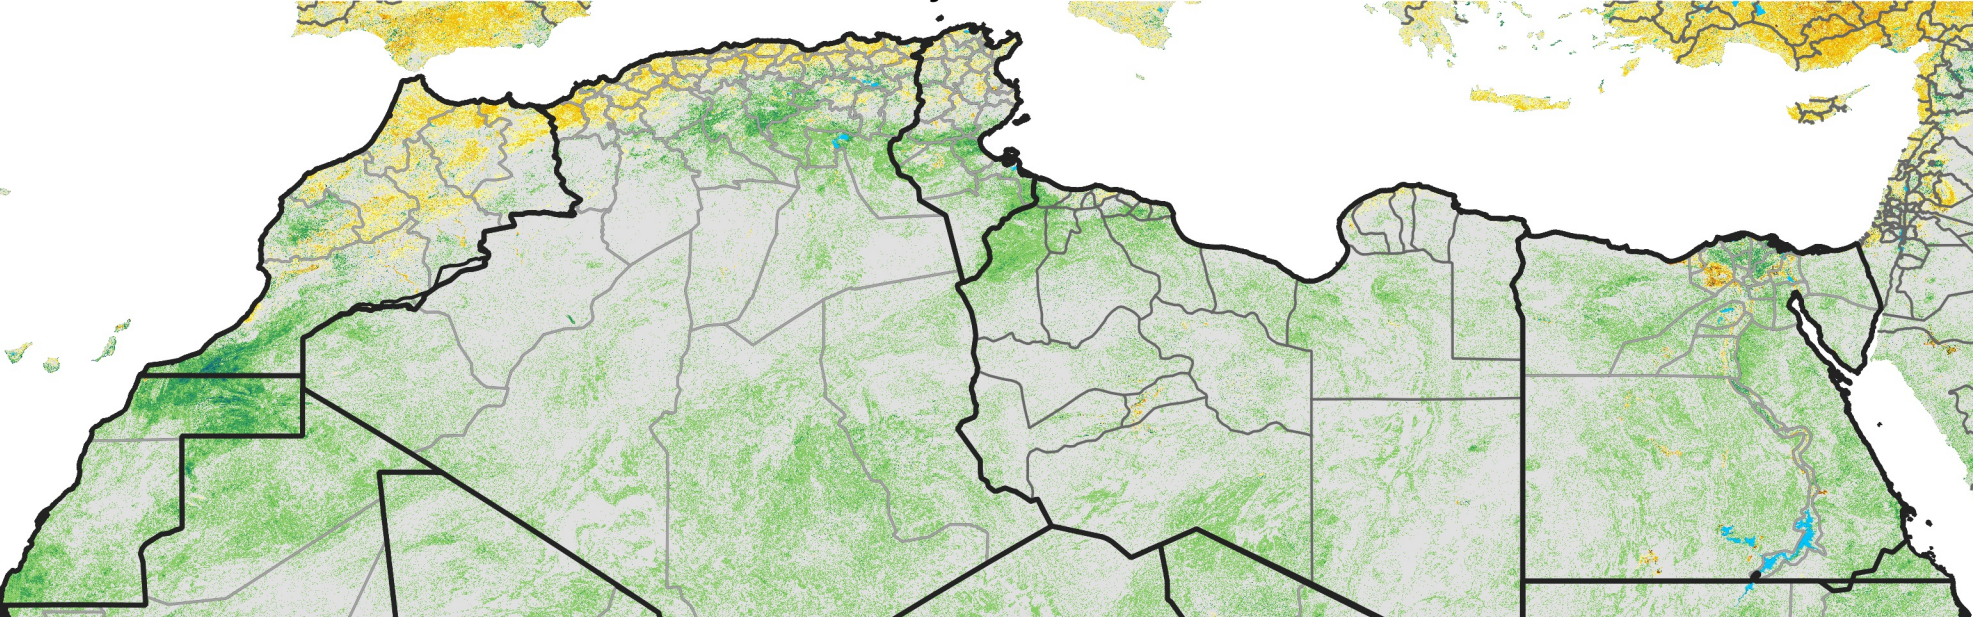

North Africa Percent of Mean NDVI

2006 / mean (2003 - 2022)
Period 17 / June 11 - 20, 2006

Percent of Normal