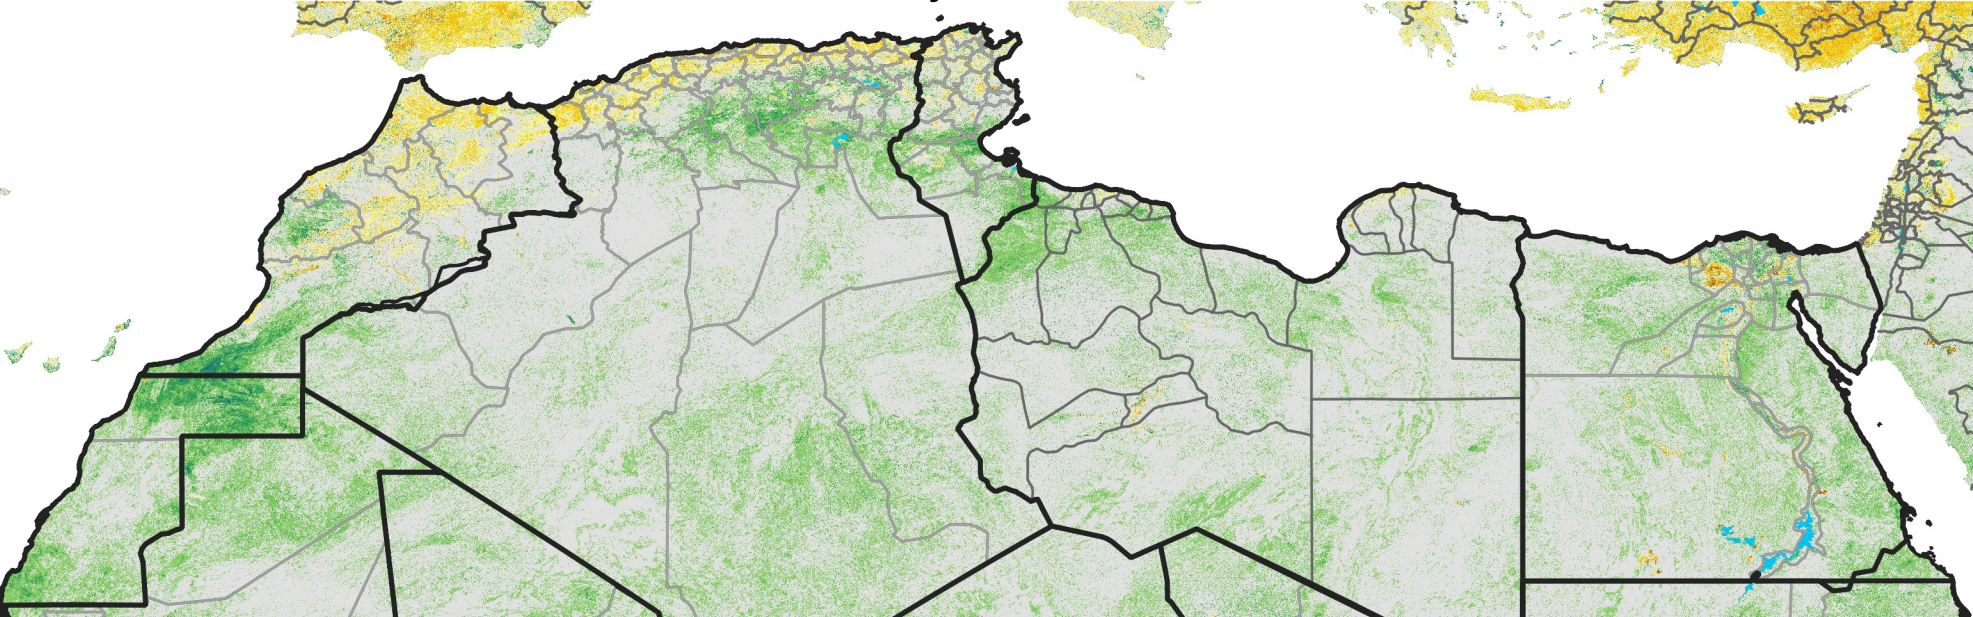

North Africa Percent of Mean NDVI

2006 / mean (2003 - 2022)
Period 18 / June 21 - 30, 2006

Percent of Normal