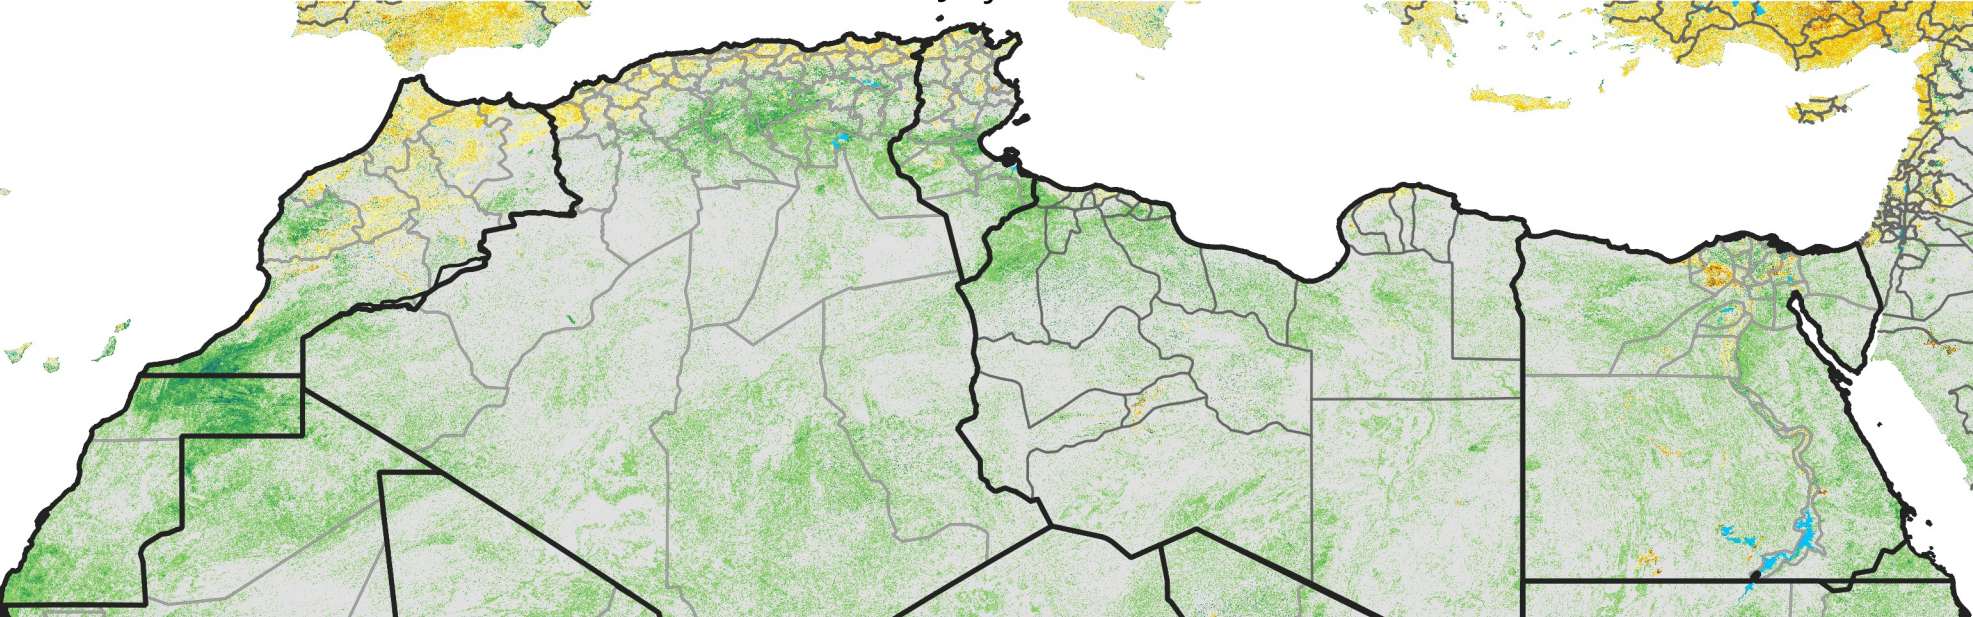

# North Africa Percent of Mean NDVI

2006 / mean (2003 - 2022)  
Period 19 / July 01 - 10, 2006