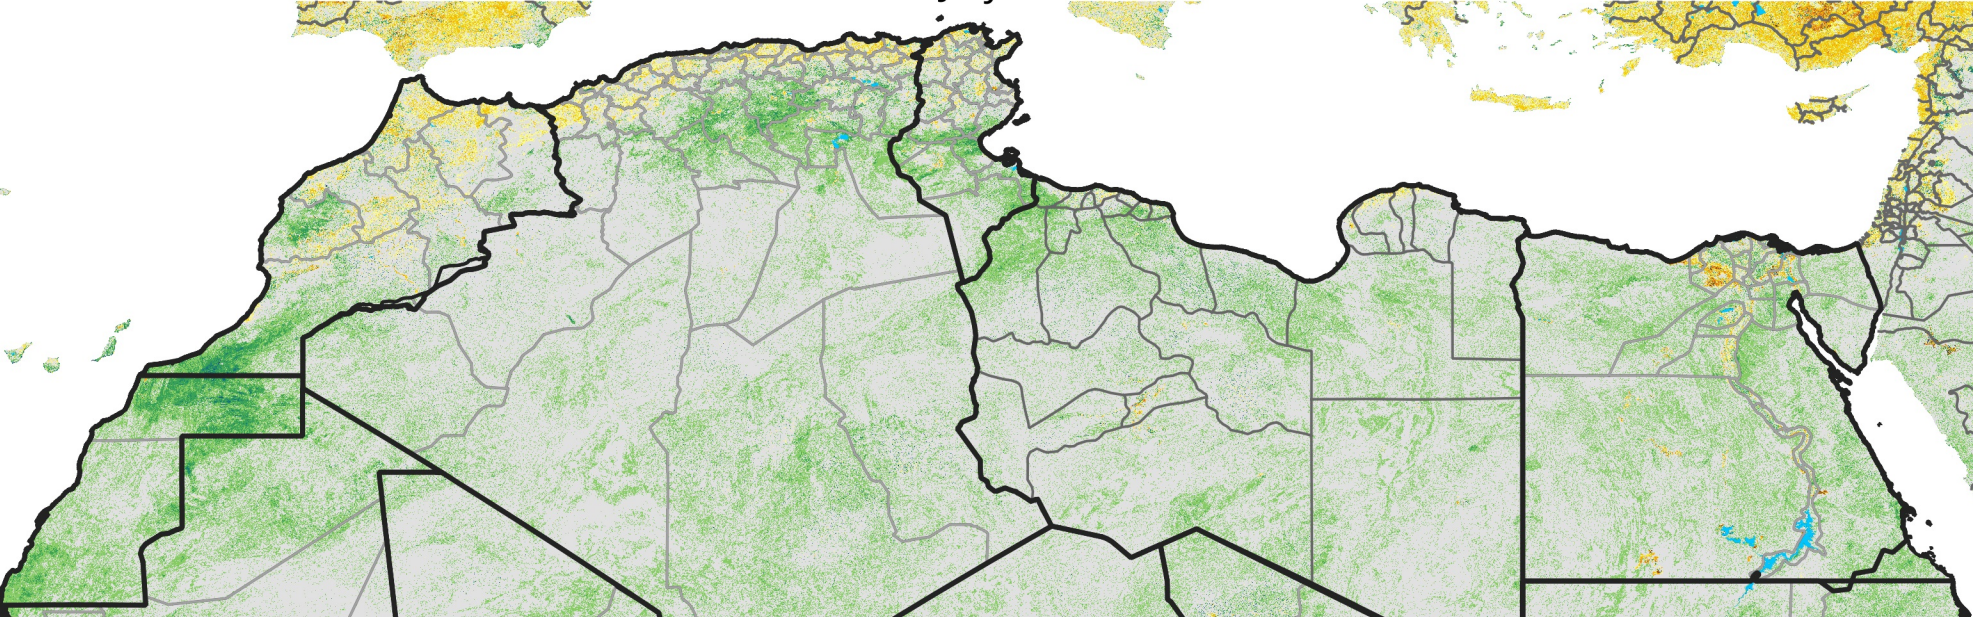

# North Africa Percent of Mean NDVI

2006 / mean (2003 - 2022)  
Period 20 / July 11 - 20, 2006