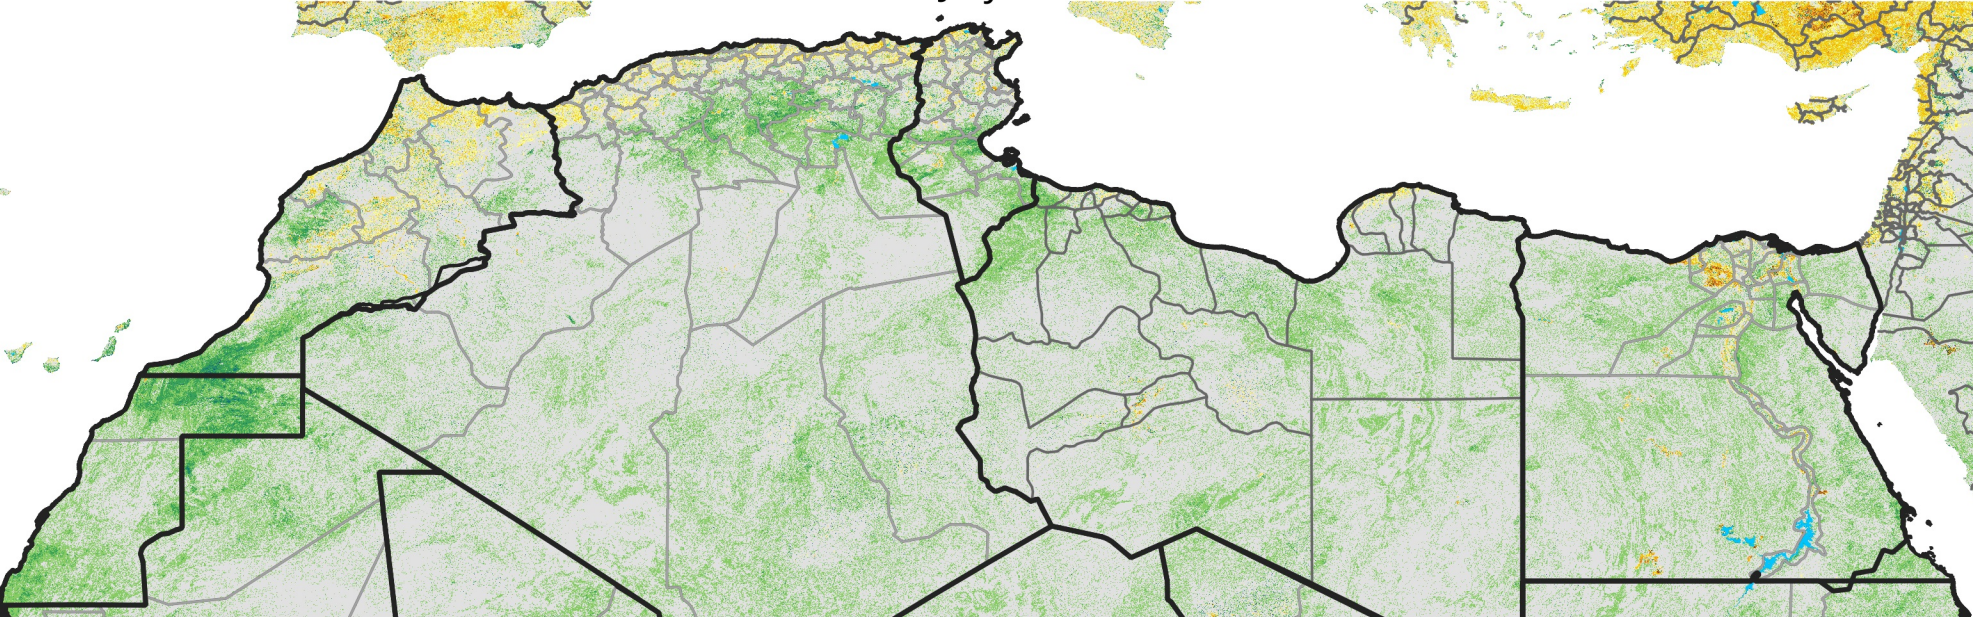

North Africa Percent of Mean NDVI

2006 / mean (2003 - 2022)
Period 21 / July 21 - 31, 2006

Percent of Normal