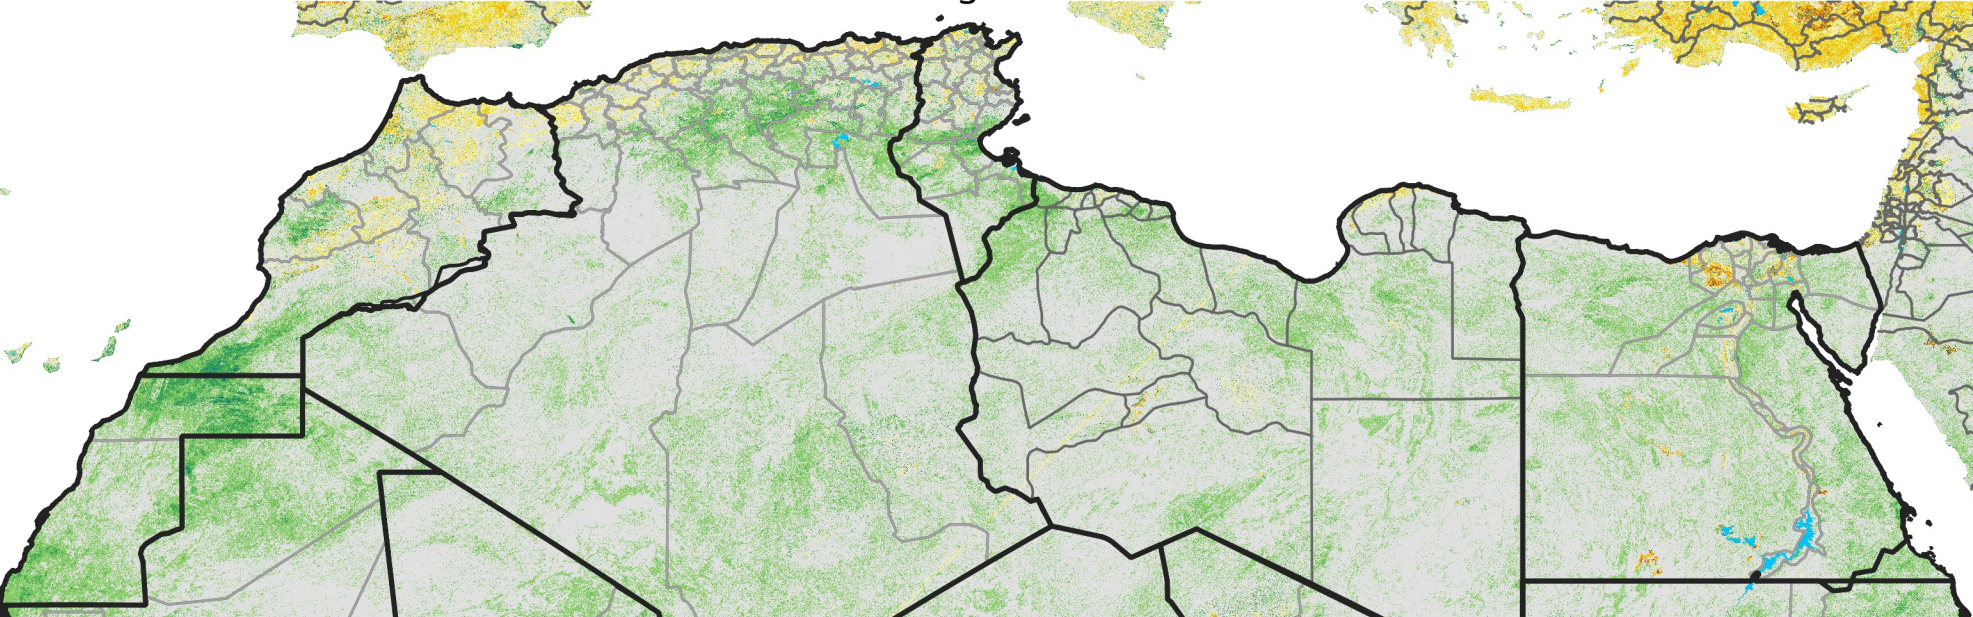

North Africa Percent of Mean NDVI

2006 / mean (2003 - 2022)
Period 22 / August 01 - 10, 2006

Percent of Normal