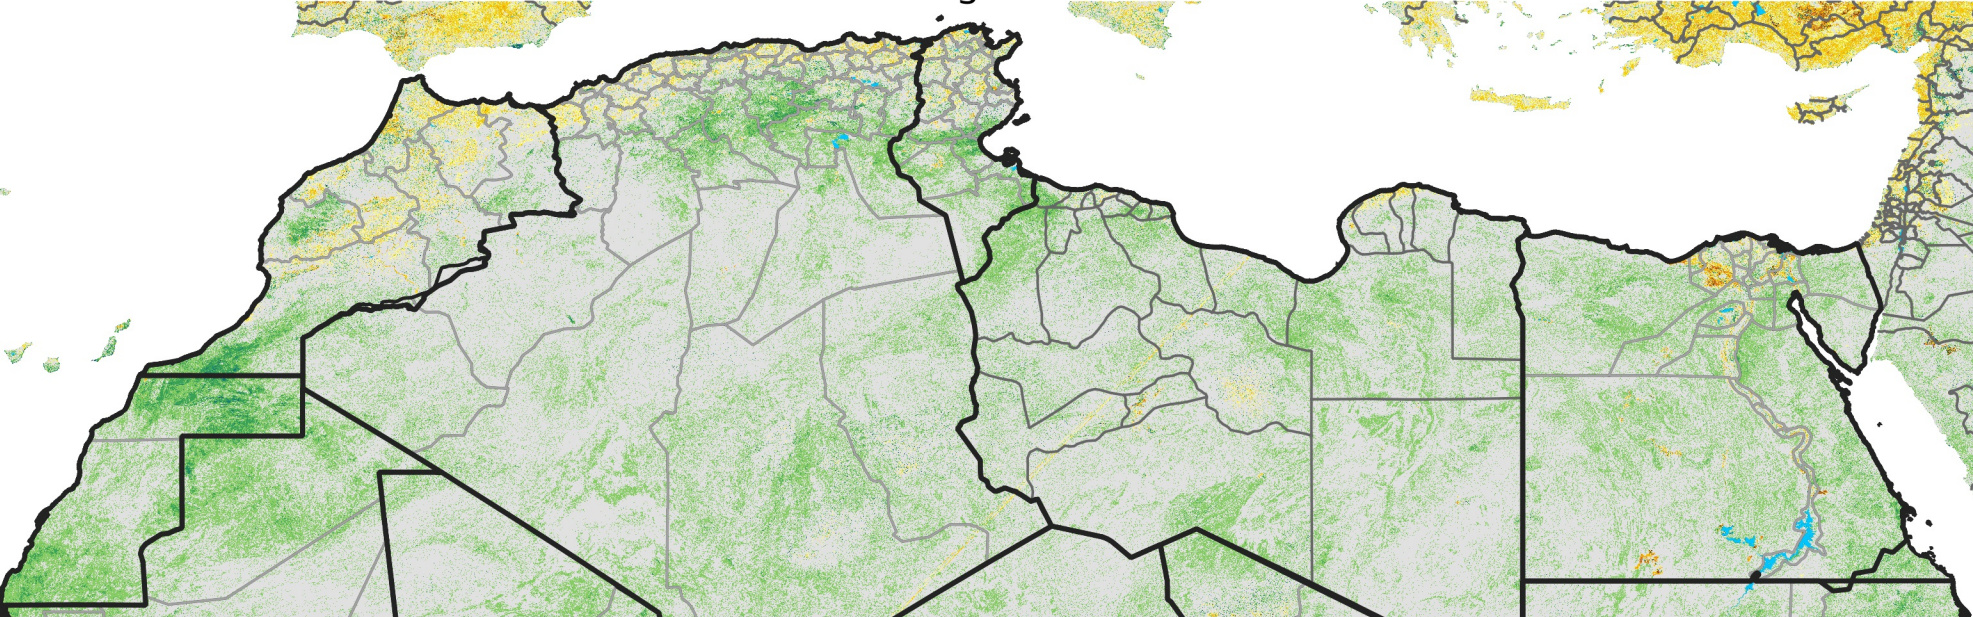

North Africa Percent of Mean NDVI

2006 / mean (2003 - 2022)
Period 23 / August 11 - 20, 2006

Percent of Normal