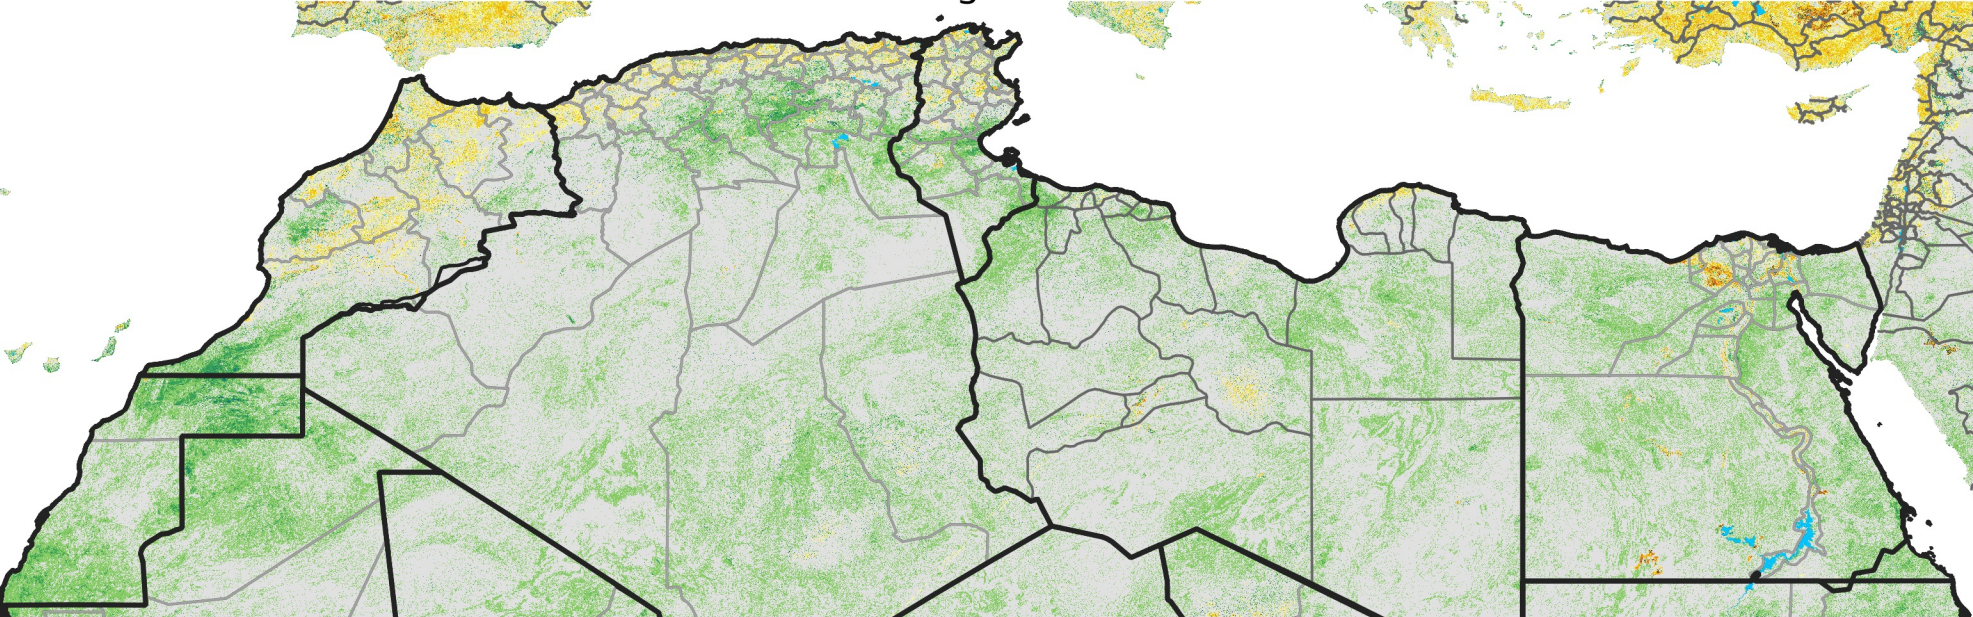

North Africa Percent of Mean NDVI

2006 / mean (2003 - 2022)
Period 24 / August 21 - 31, 2006

Percent of Normal