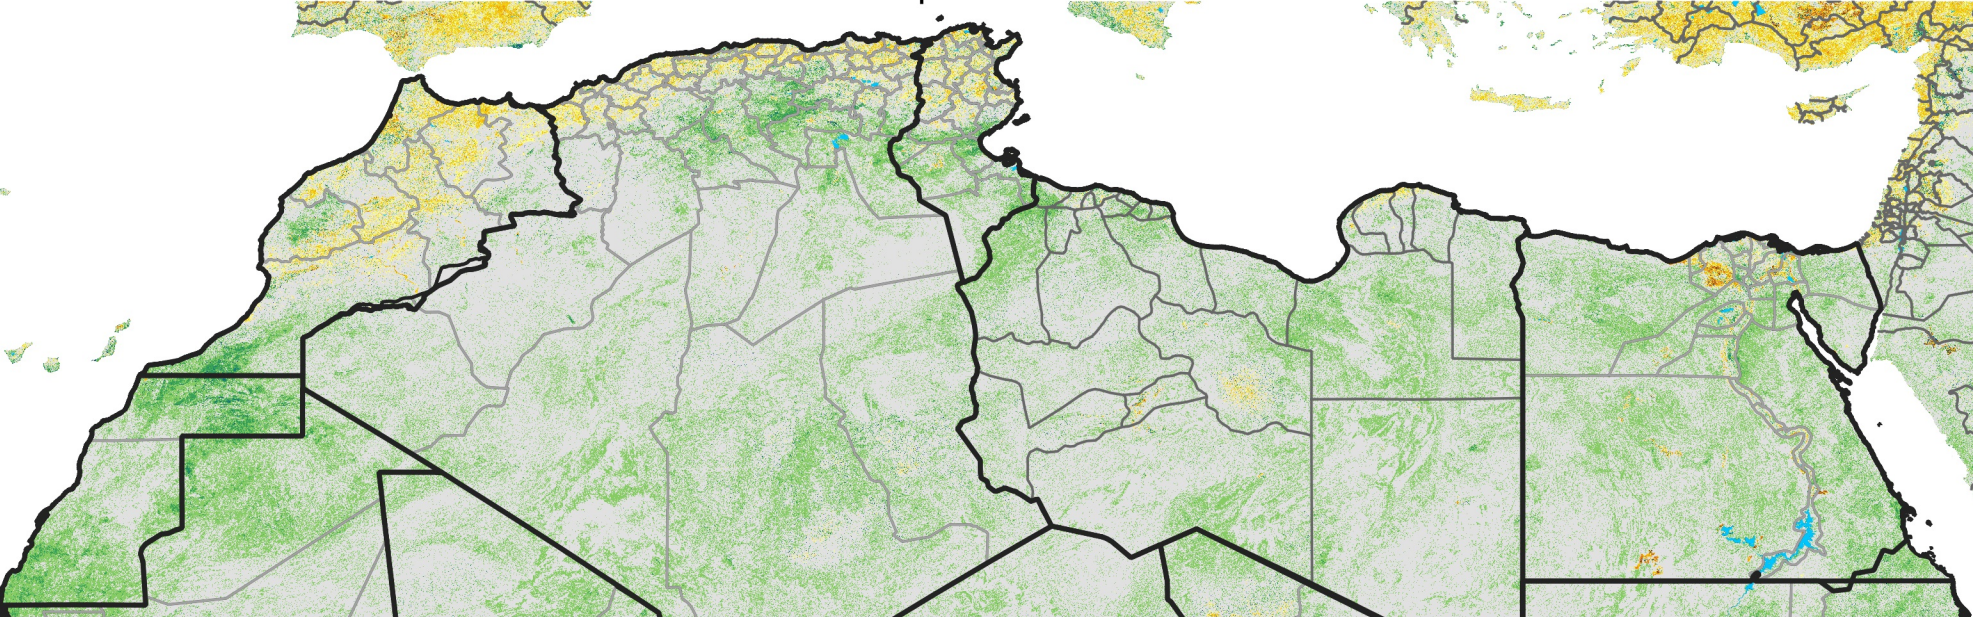

North Africa Percent of Mean NDVI

2006 / mean (2003 - 2022)
Period 25 / September 01 - 10, 2006

Percent of Normal