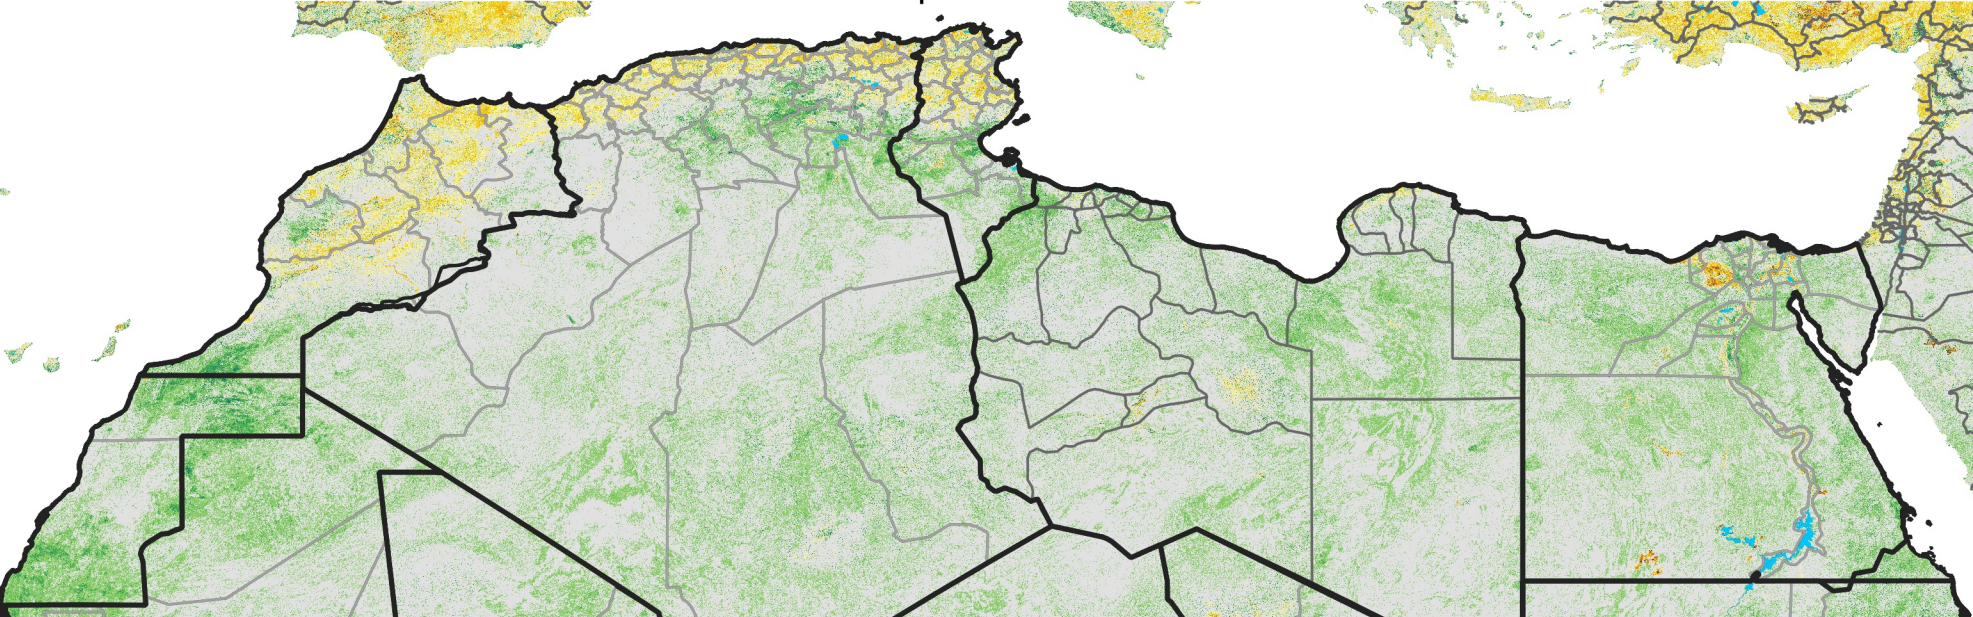

North Africa Percent of Mean NDVI

2006 / mean (2003 - 2022)
Period 26 / September 11 - 20, 2006

Percent of Normal