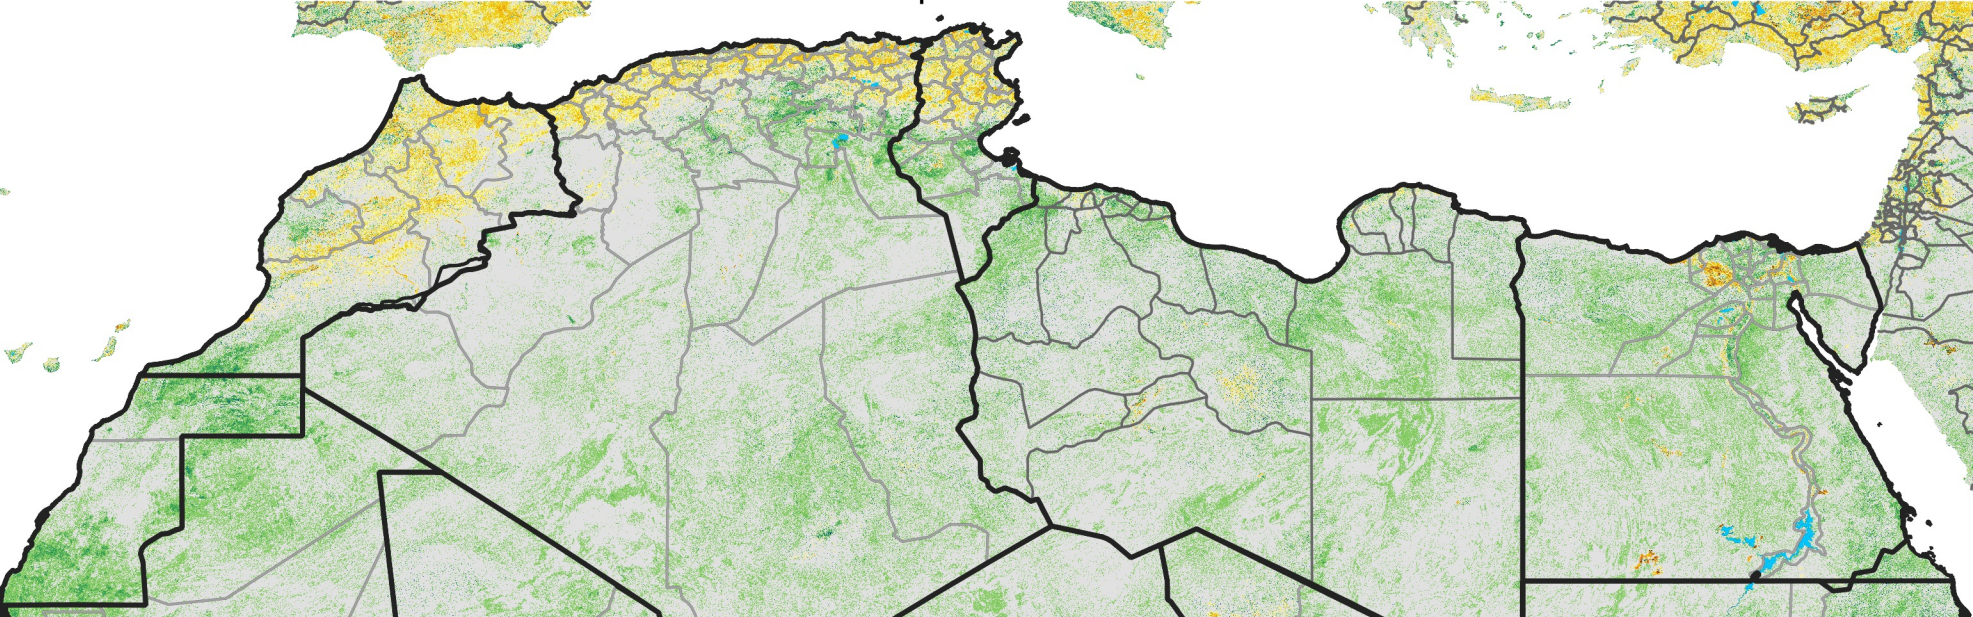

North Africa Percent of Mean NDVI

2006 / mean (2003 - 2022)
Period 27 / September 21 - 30, 2006

Percent of Normal