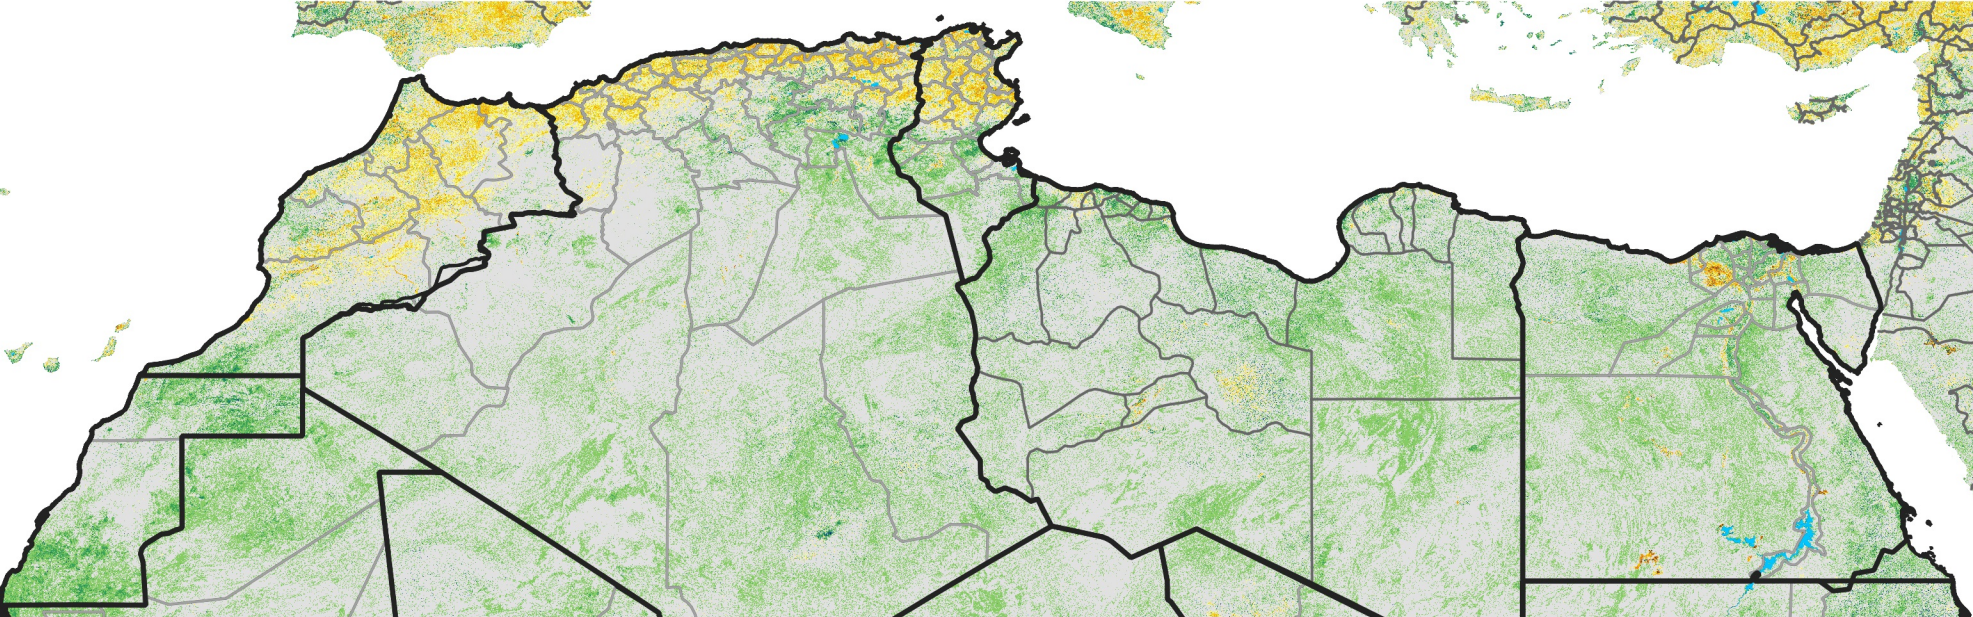

# North Africa Percent of Mean NDVI

2006 / mean (2003 - 2022)  
Period 28 / October 01 - 10, 2006