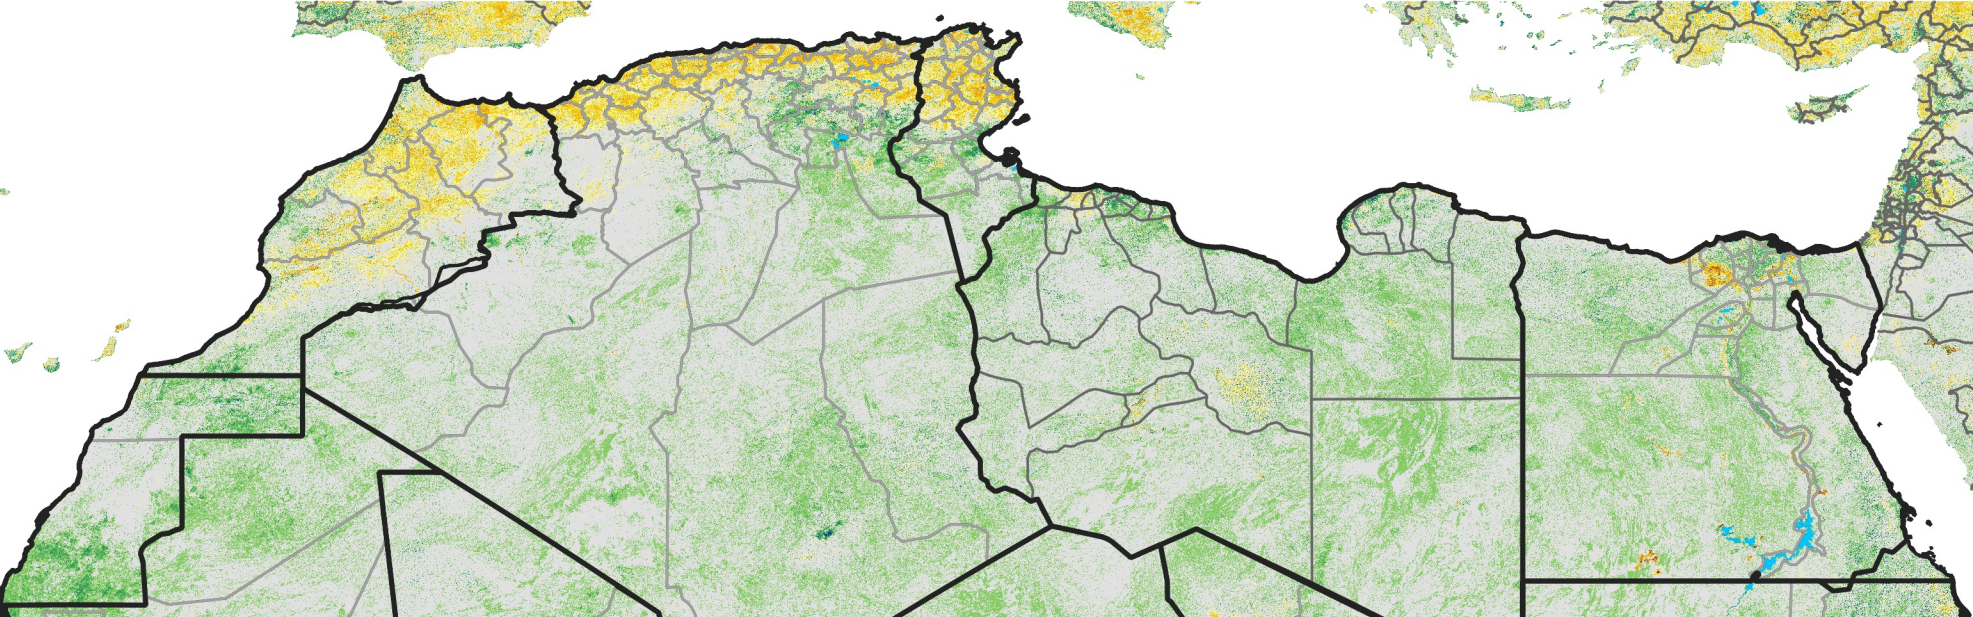

# North Africa Percent of Mean NDVI

2006 / mean (2003 - 2022)  
Period 29 / October 11 - 20, 2006