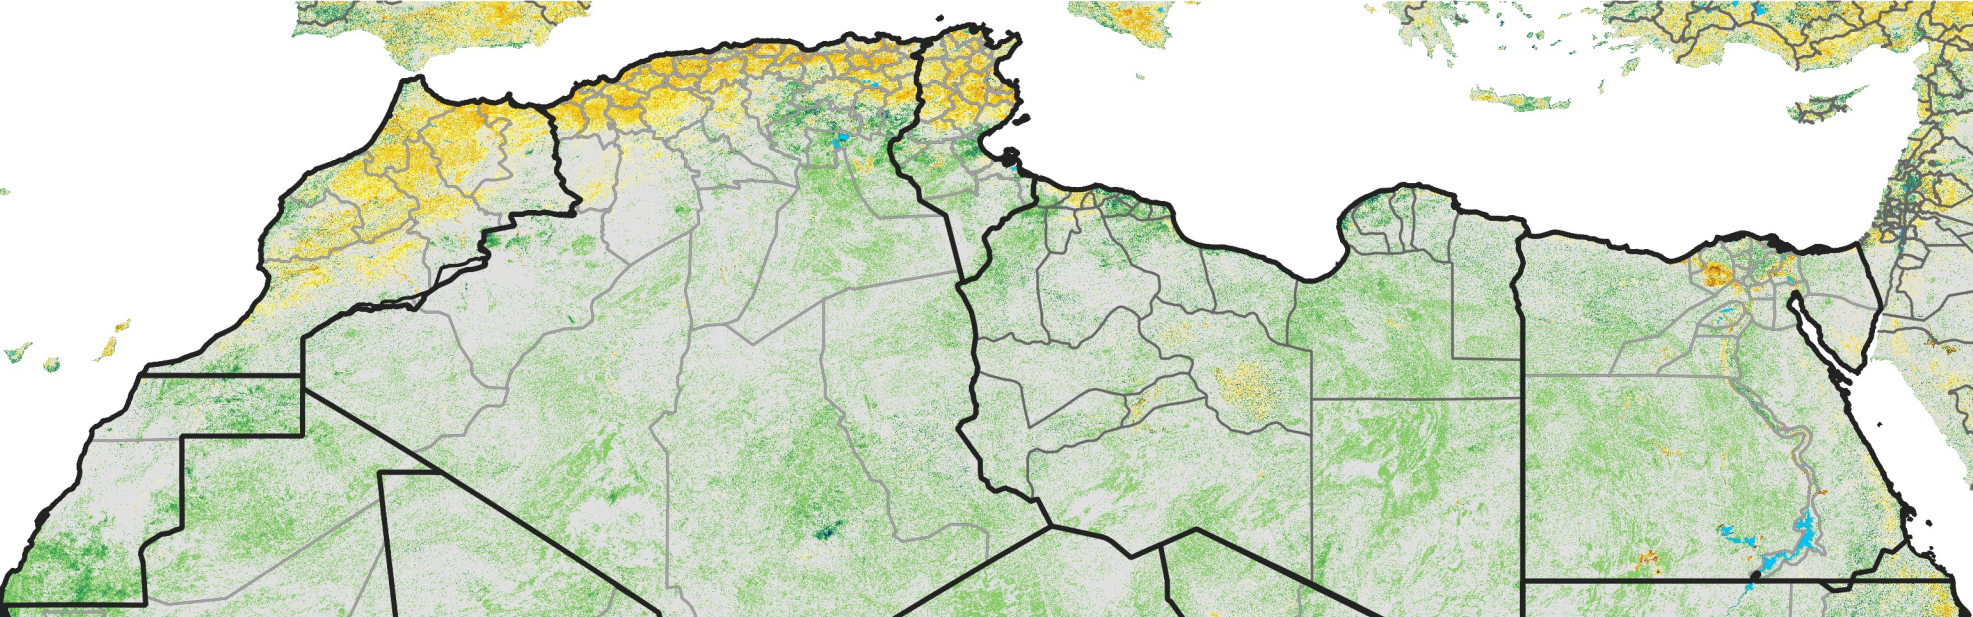

# North Africa Percent of Mean NDVI

2006 / mean (2003 - 2022)  
Period 30 / October 21 - 31, 2006