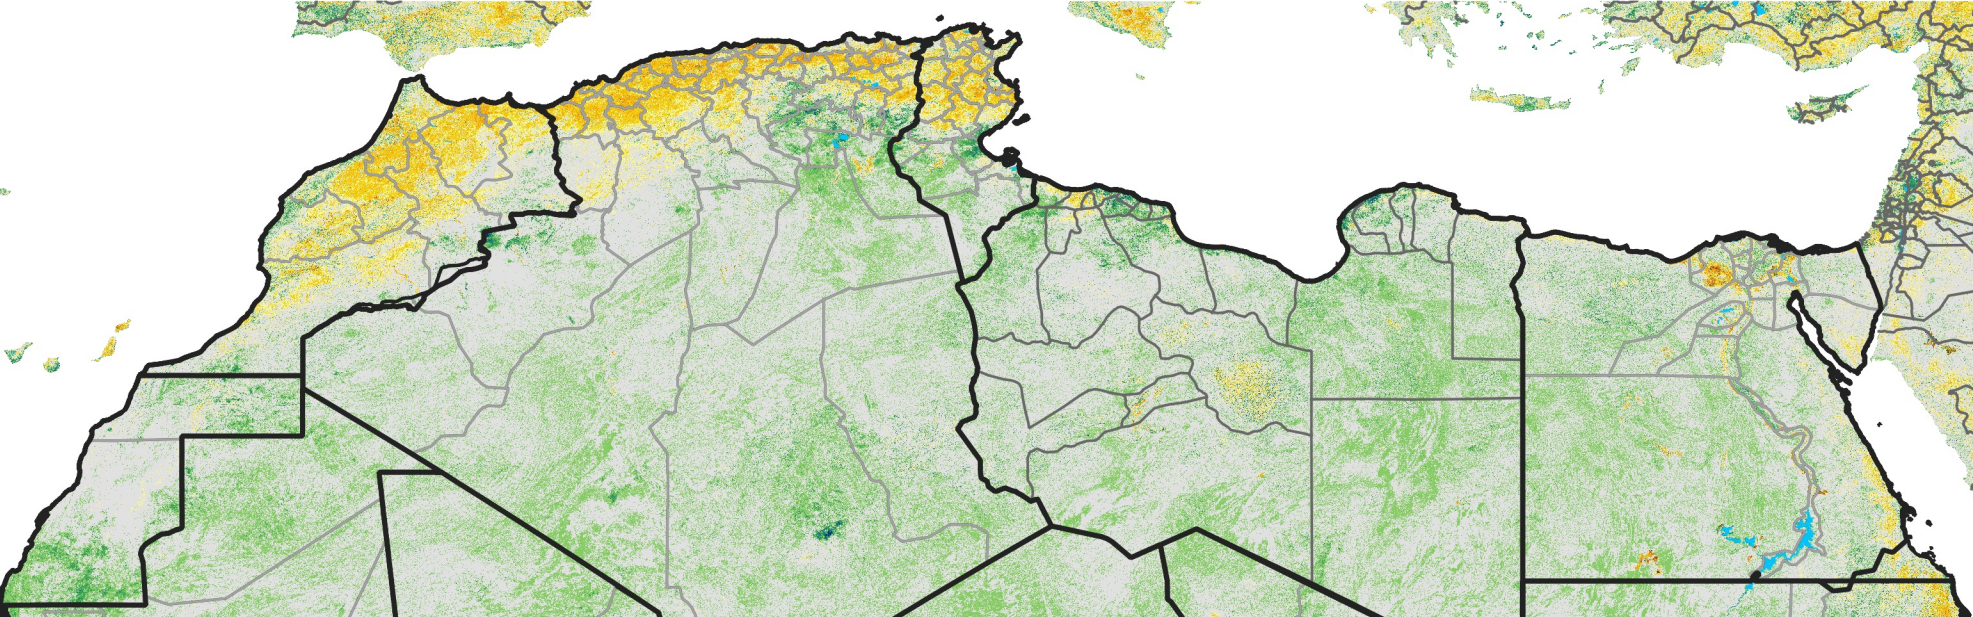

North Africa Percent of Mean NDVI

2006 / mean (2003 - 2022)
Period 31 / November 01 - 10, 2006

Percent of Normal