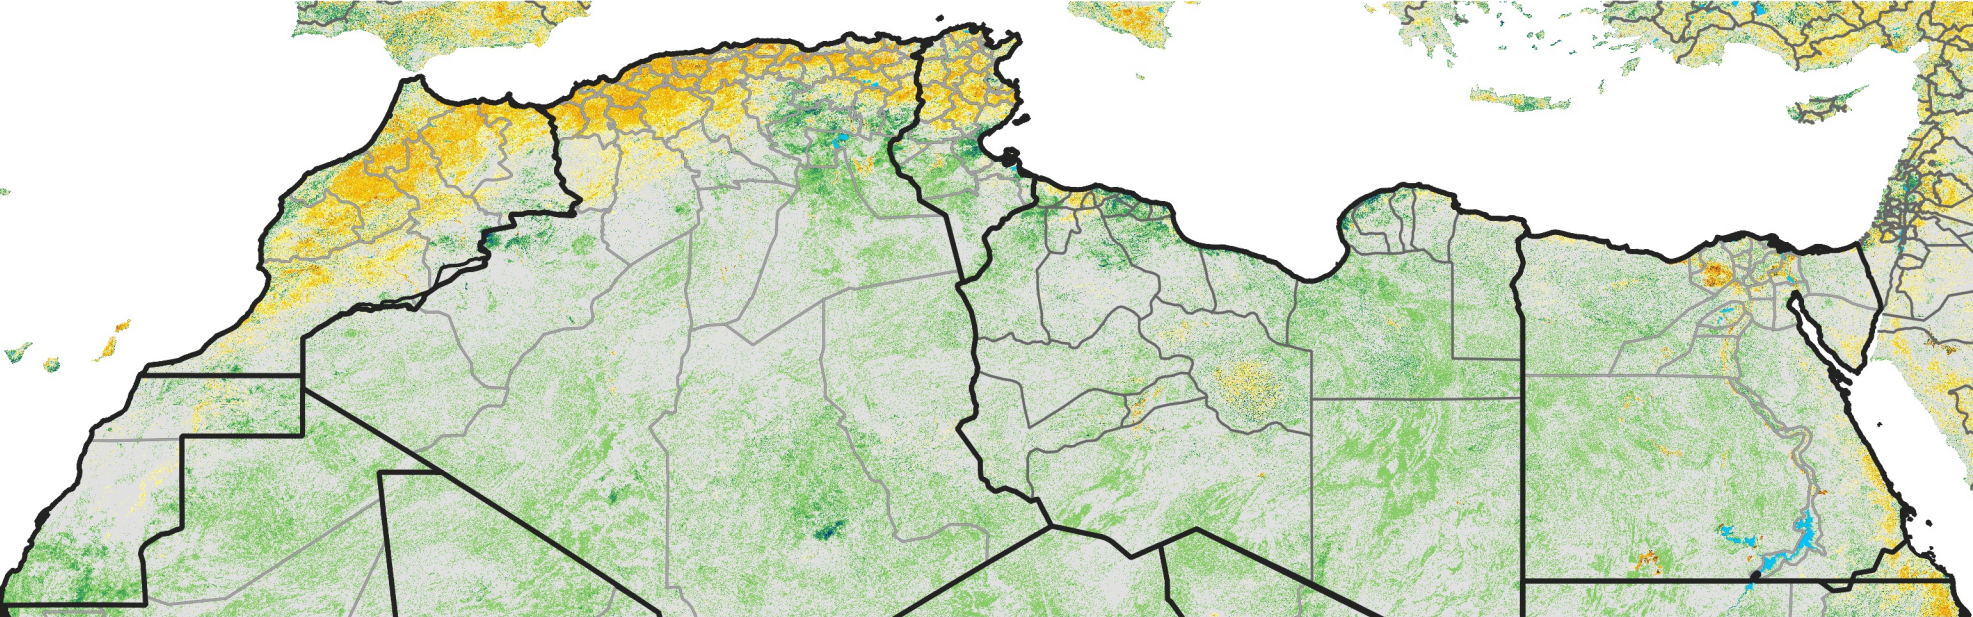

North Africa Percent of Mean NDVI

2006 / mean (2003 - 2022)
Period 32 / November 11 - 20, 2006

Percent of Normal