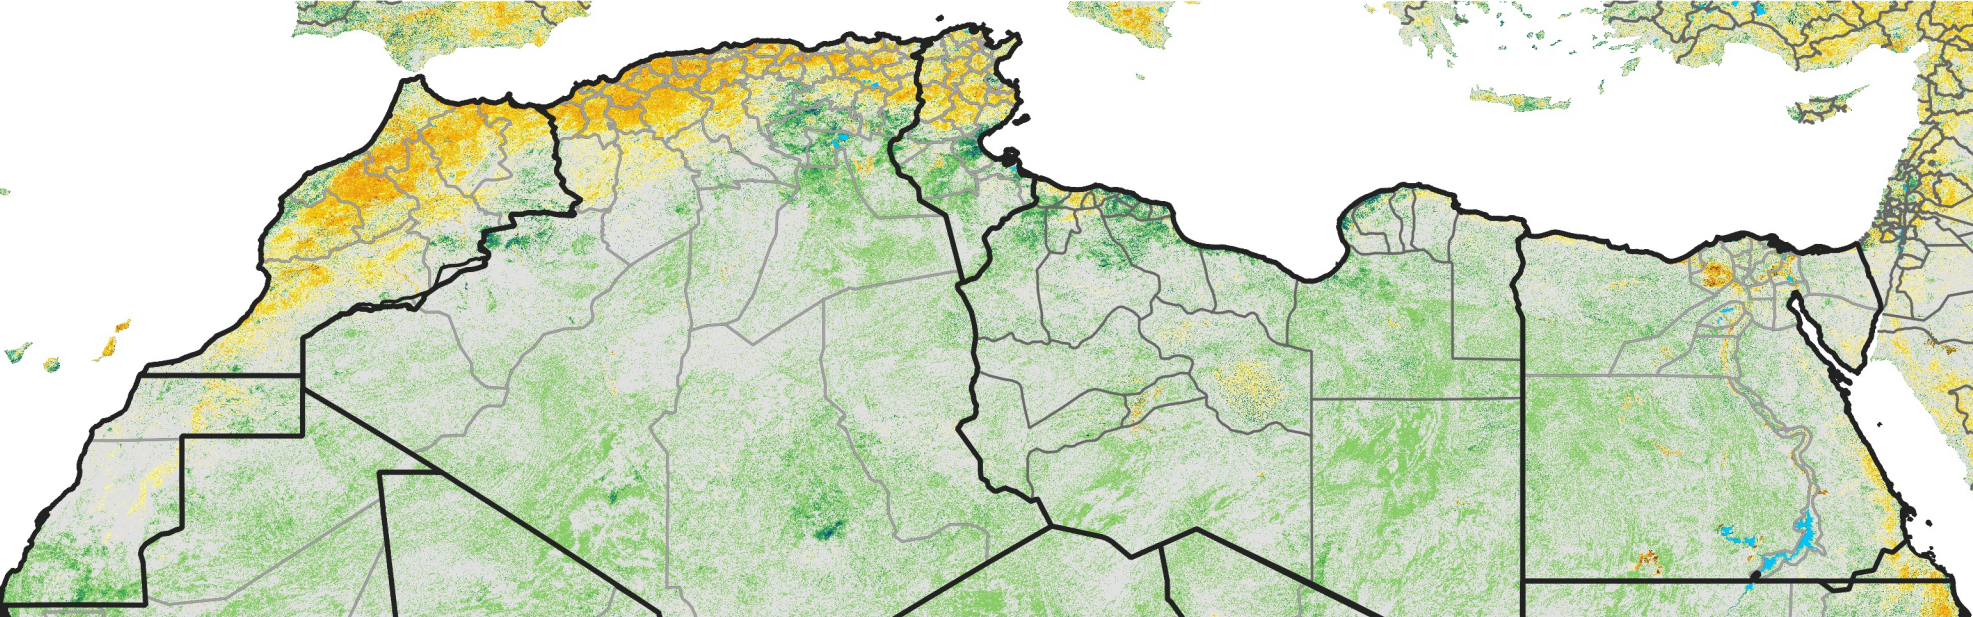

# North Africa Percent of Mean NDVI

2006 / mean (2003 - 2022)  
Period 33 / November 21 - 30, 2006