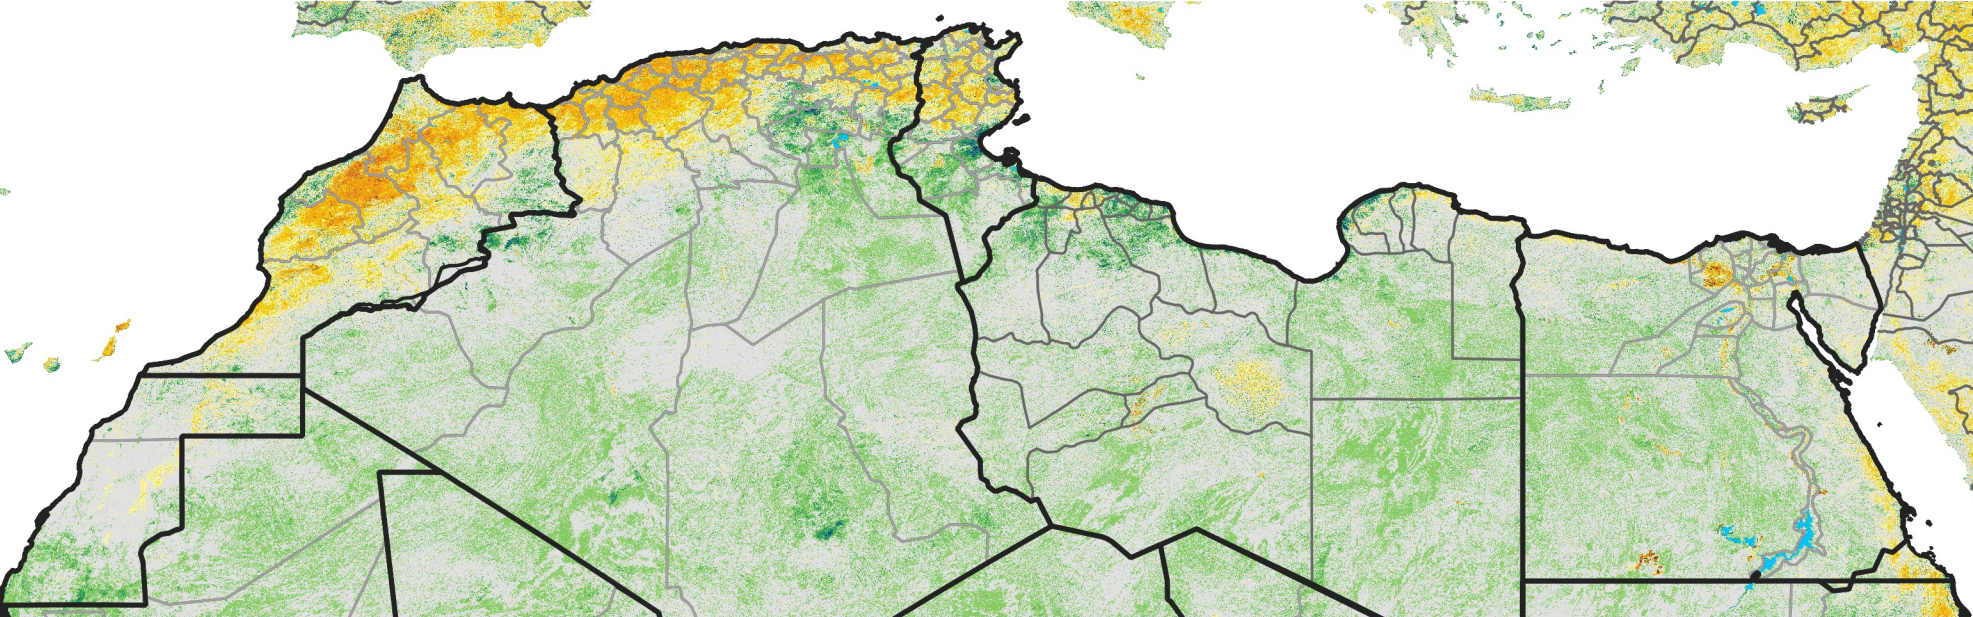

North Africa Percent of Mean NDVI

2006 / mean (2003 - 2022)
Period 34 / December 01 - 10, 2006

Percent of Normal