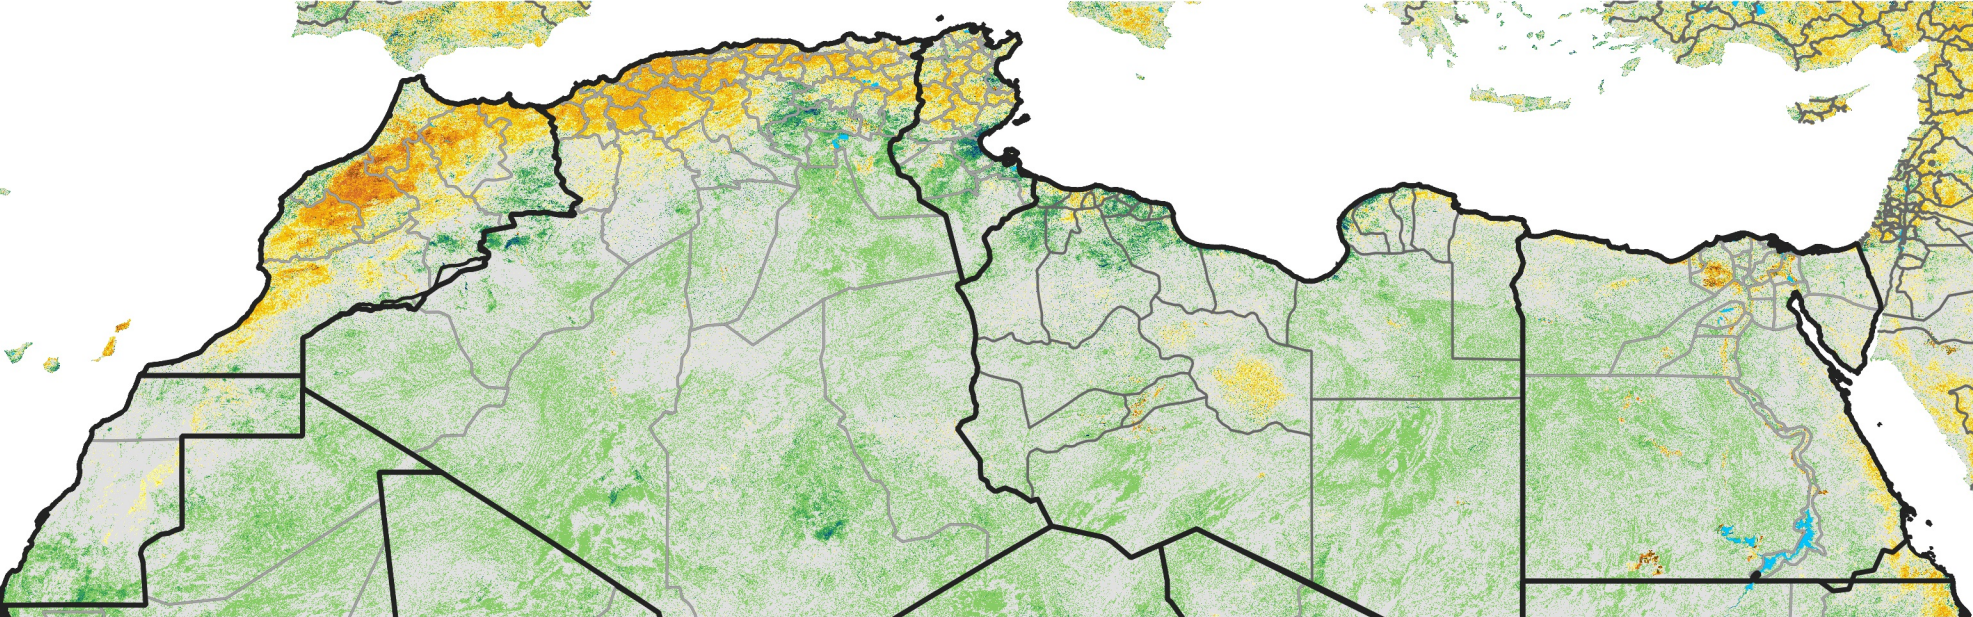

North Africa Percent of Mean NDVI

2006 / mean (2003 - 2022)
Period 35 / December 11 - 20, 2006

Percent of Normal