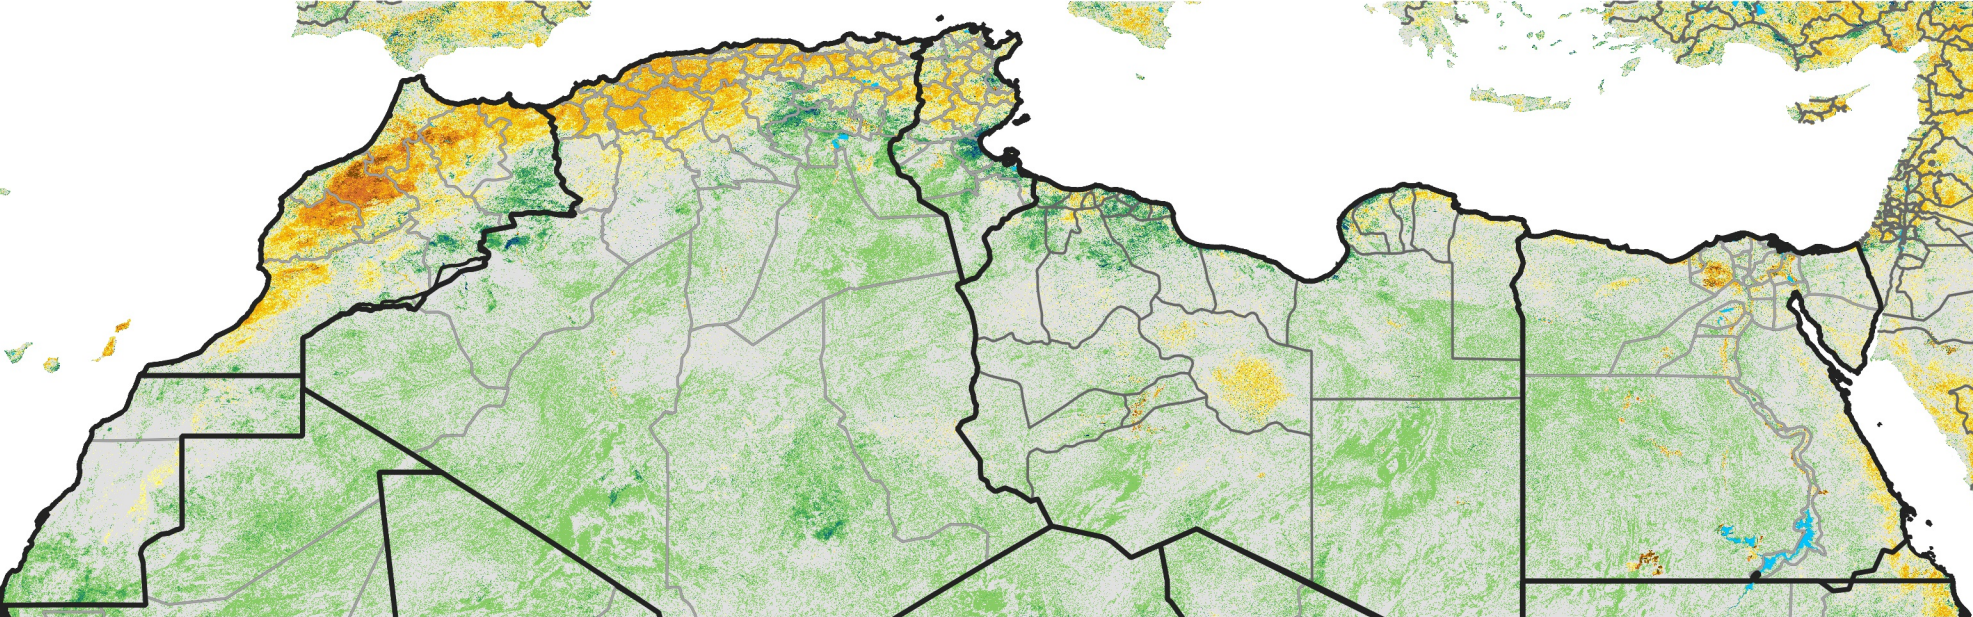

North Africa Percent of Mean NDVI

2006 / mean (2003 - 2022)

Period 36 / December 21 - 31, 2006

Percent of Normal