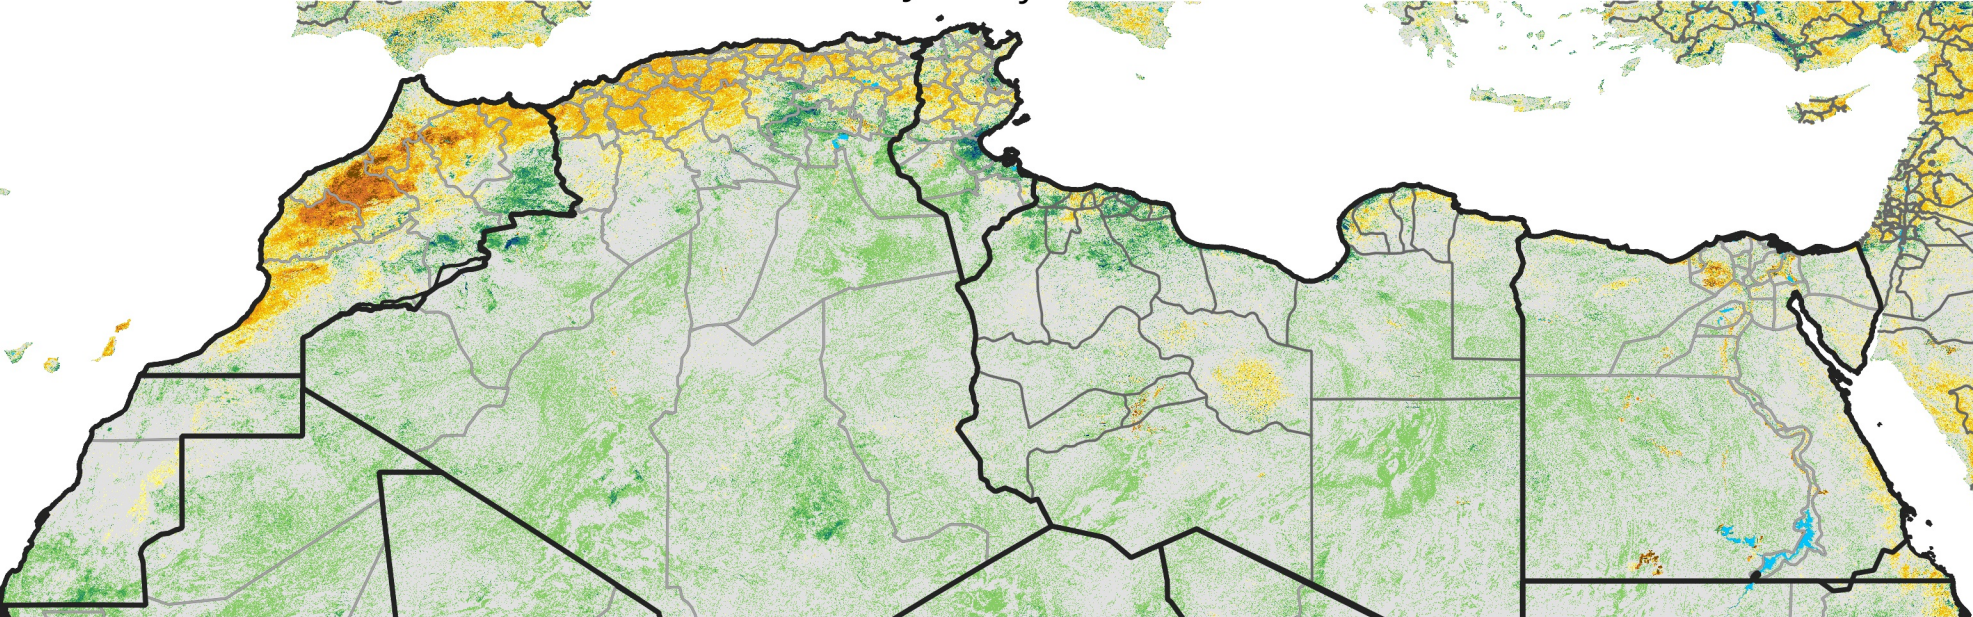

North Africa Percent of Mean NDVI

2007 / mean (2003 - 2022)
Period 01 / January 01 - 10, 2007

Percent of Normal