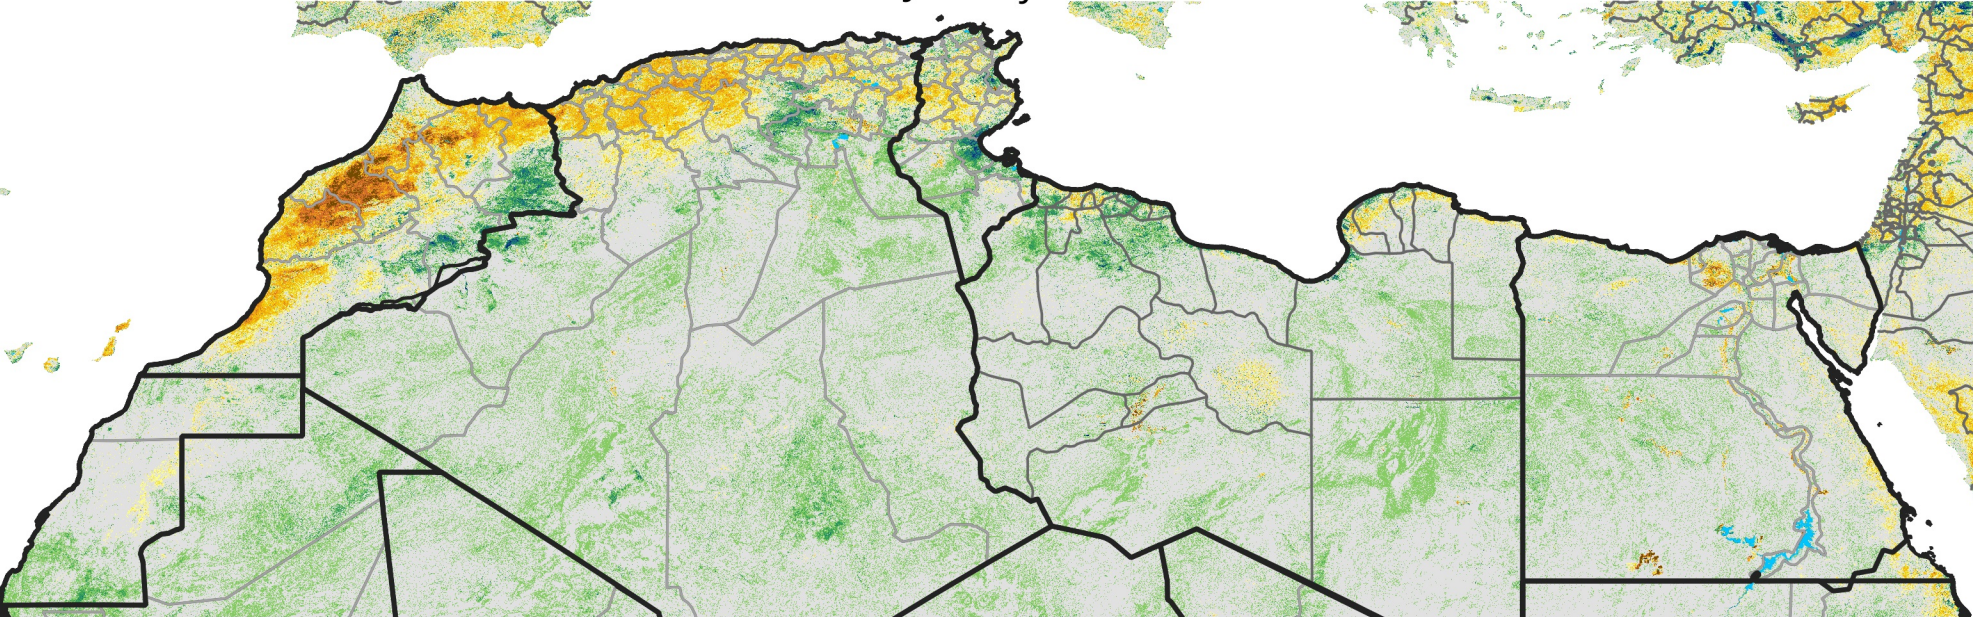

North Africa Percent of Mean NDVI

2007 / mean (2003 - 2022)
Period 02 / January 11 - 20, 2007

Percent of Normal