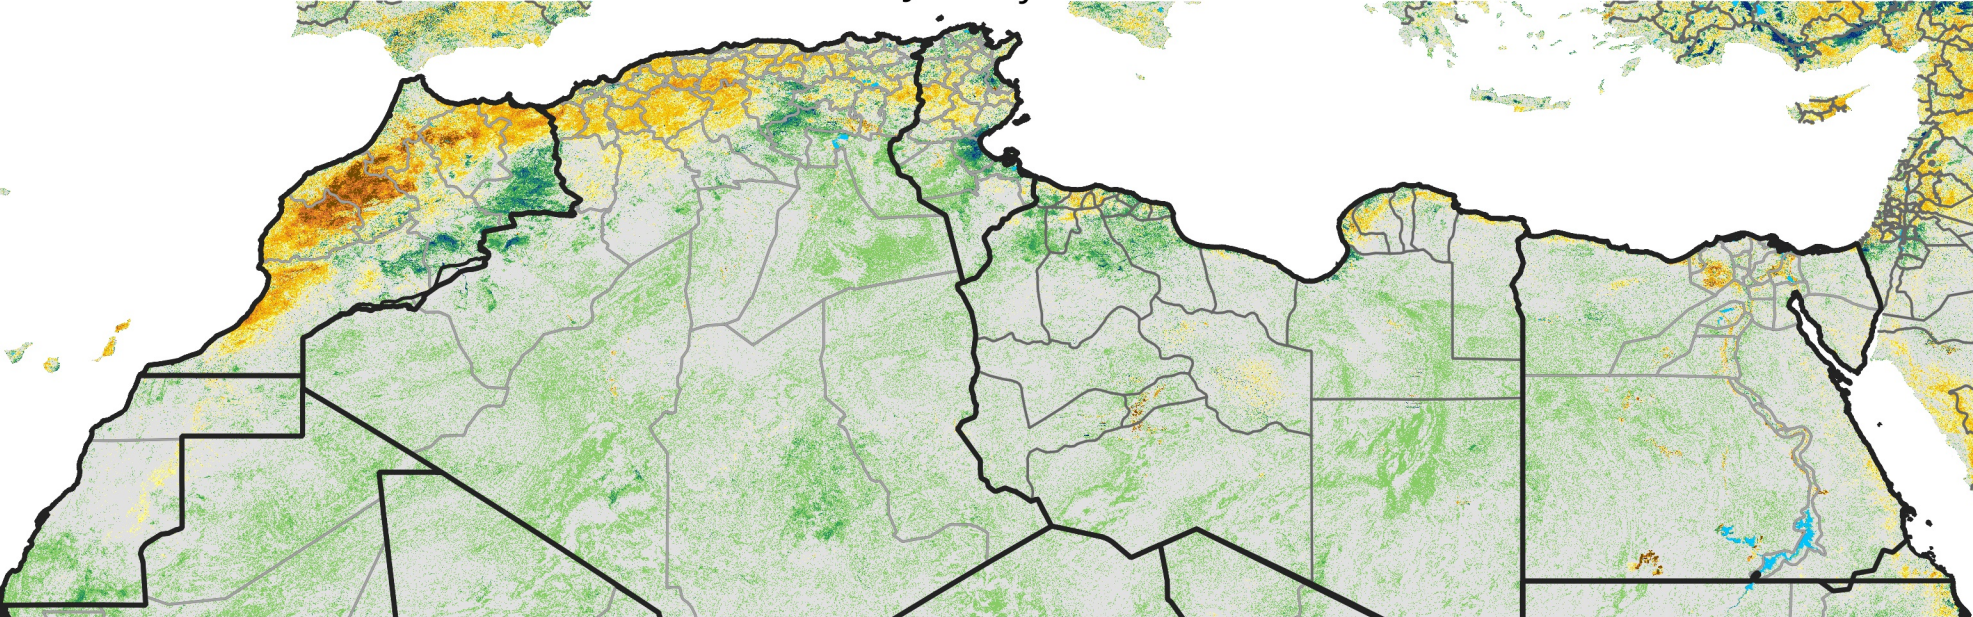

# North Africa Percent of Mean NDVI

2007 / mean (2003 - 2022)  
Period 03 / January 21 - 31, 2007