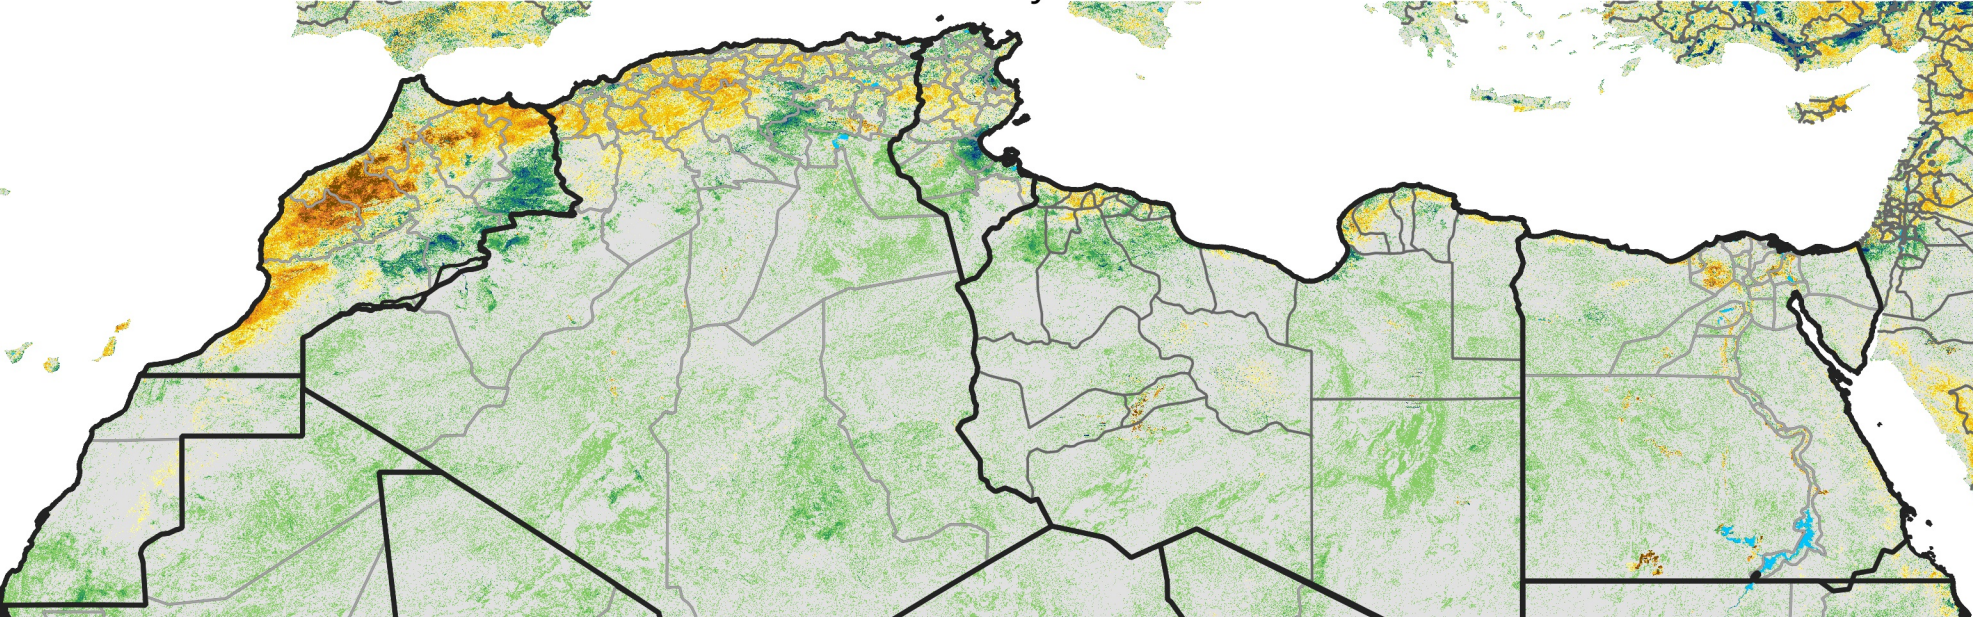

# North Africa Percent of Mean NDVI

2007 / mean (2003 - 2022)  
Period 04 / February 01 - 10, 2007